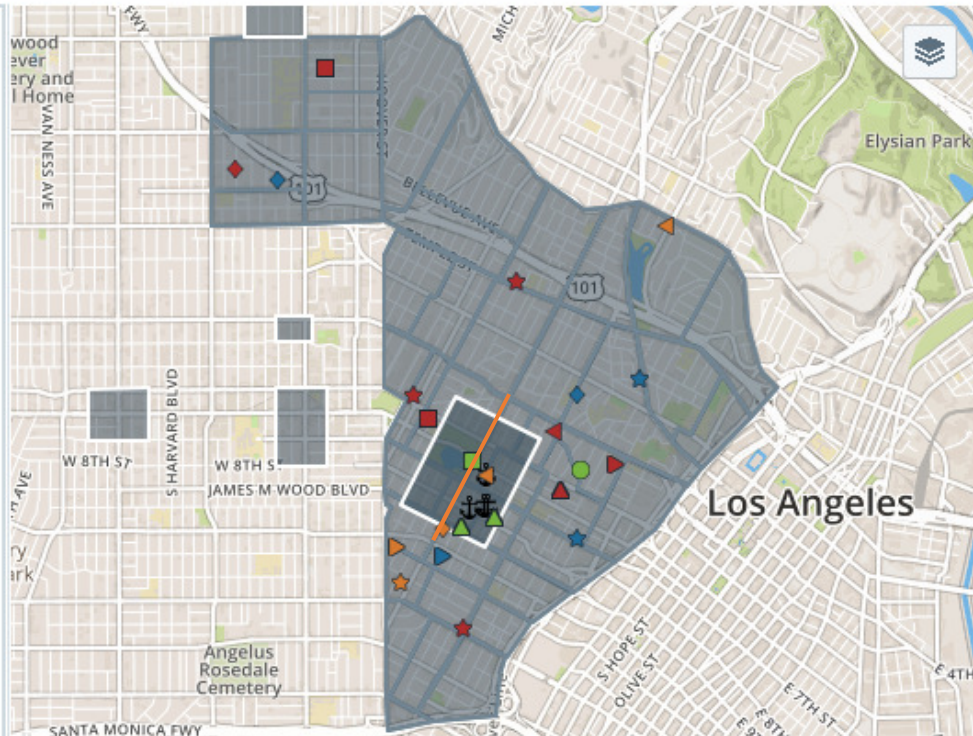

Show/Hide RDs

PATROL MISSION: MOTORS MISSION 05/16/18

Start Date: 2018-05-16 End Date: 2018-05-17 Shifts: AM1, AM2, PM1, PM2, UNKNOWN
 Focus Area: RMPLASER1 Basic Car: _____ Crime(s): _____

Cluster(s)/Repeat location(s):

 MO:

 Suspect(s):

 Vehicle(s):

 Related DR#(s):

 Detective Info:

- | Crimes | Shifts |
|--|---|
| ● BURG | ■ AM1 |
| ★ GTA | ■ AM2 |
| ◆ BTFV | ■ PM1 |
| ▶ GTP | ■ PM2 |
| ◀ THEFT | |
| ⚓ HOM | |
| ■ AGG | |
| + RAPE | |
| ▲ ROBB | |

Notes/Resources: 1st ST to Olympic, Alvarado Corridor

Officer Mission Area Recap
 Date: _____ Unit: _____ RDs: _____
 Time spent in area: _____
 Arrests: Felony: _____ Misd: _____
 RFCs: _____ FIs: _____ Cites: _____
 Vehicle Stops: _____ Ped Stops: _____
 Veh Impounds: _____
 Warrant Checks: _____
 HDE: _____ LPR: _____

AVL Presence: hours

Crime Change

Immediate	<input type="checkbox"/>
7 Days	<input type="checkbox"/>
28 Days	<input type="checkbox"/>