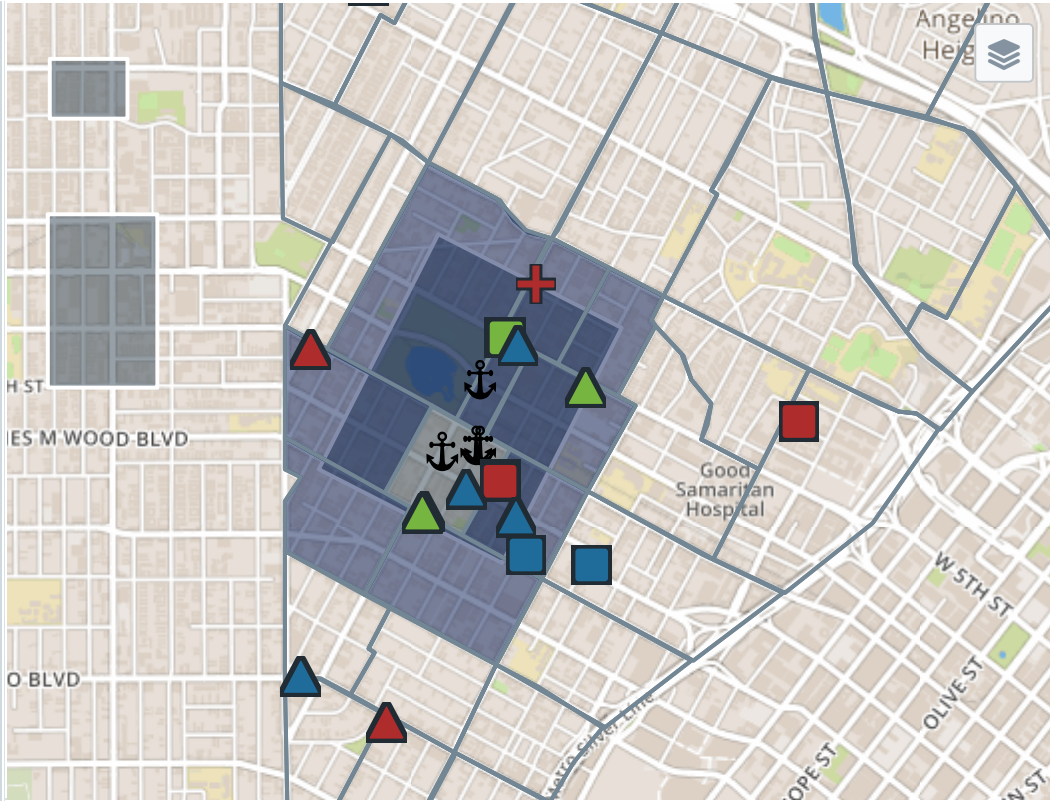

PATROL MISSION: METRO MISSION

Start Date: 2017-10-12 End Date: 2017-10-13 Shifts: AM1, PM1, PM2, UNKNOWN

Focus Area: 0245, 0256, 0266, 0275, 0271, 0261, 0246, 0247 Basic Car: _____ Crime(s): _____

Cluster(s)/Repeat location(s):

MO:

Suspect(s):

Vehicle(s):

Related DR#(s): 170218693

Detective Info: Det Martinez
Robb 213 484 3631

- | | |
|---------------|---------------|
| Crimes | Shifts |
| ● BURG | ■ AM1 |
| ★ GTA | ■ AM2 |
| ◆ BTFV | ■ PM1 |
| ▶ GTP | ■ PM2 |
| ◀ THEFT | |
| ⚓ HOM | |
| ■ AGG | |
| ⊕ RAPE | |
| ▲ ROBB | |

Notes/Resources: Laser Zone plus extended area. 3rd St to 11th St,, Coronado to Union Ave:: This includes RDs 245,246,247,256,261,265,266,271, and 275:::(3) robberies occurred in that area on 10/11/17 see attached crime alert and maps

Officer Mission Area Recap

Date: _____ Unit: _____ RDs: _____

Time spent in area: _____

Arrests: Felony: _____ Misd: _____

RFCs: _____ FIs: _____ Cites: _____

Vehicle Stops: _____ Ped Stops: _____

Veh Impounds: _____