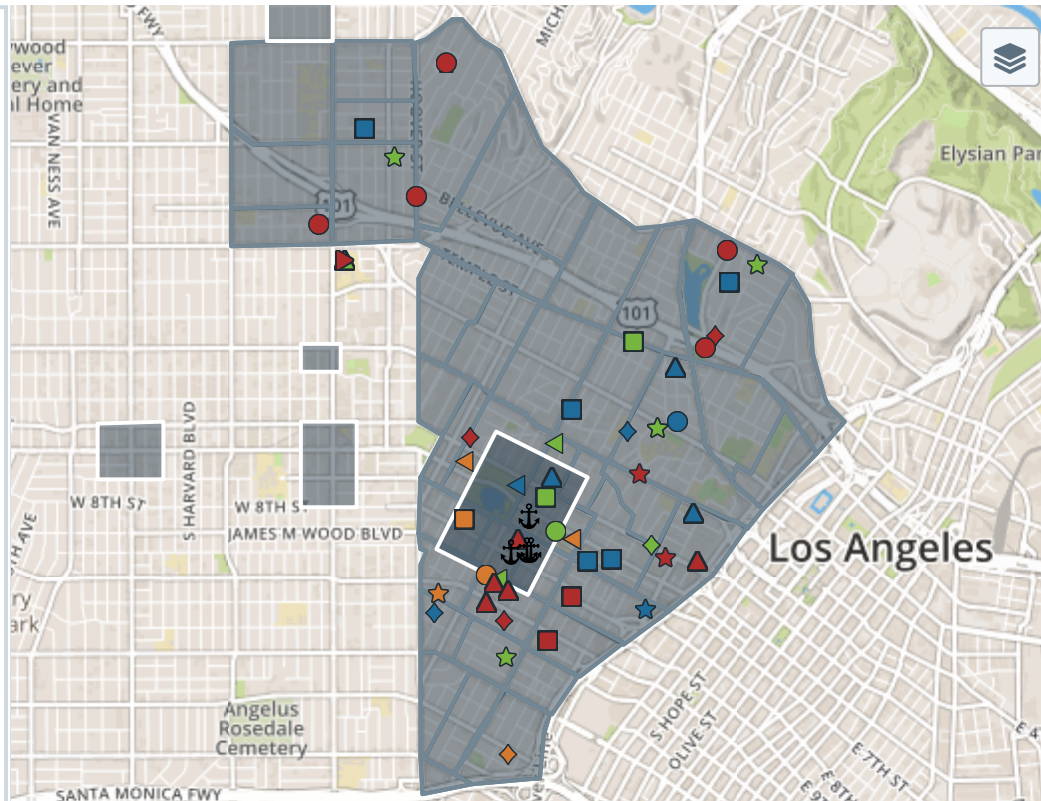

PATROL MISSION: METRO MISSION 07/05/2018

Start Date: 2018-07-05 **End Date:** 2018-07-06 **Shifts:** AM1, AM2, PM1, PM2, UNKNOWN
Focus Area: RMPLASER1 **Basic Car:** _____ **Crime(s):** _____

Cluster(s)/Repeat location(s):

MO:

Suspect(s):

Vehicle(s):

Related DR#(s):

Detective Info:

- | Crimes | Shifts |
|---------|--------|
| ● BURG | ■ AM1 |
| ★ GTA | ■ AM2 |
| ◆ BTFV | ■ PM1 |
| ▶ GTP | ■ PM2 |
| ◀ THEFT | |
| 📌 HOM | |
| ■ AGG | |
| ✚ RAPE | |
| ▲ ROBB | |

Notes/Resources: Maryland to James M Wood Park View to Burlington

Officer Mission Area Recap

Date: _____ Unit: _____ RDs: _____

Time spent in area: _____

Arrests: Felony: _____ Misd: _____

RFCs: _____ FIs: _____ Cites: _____

Vehicle Stops: _____ Ped Stops: _____

Veh Impounds: _____

Warrant Checks: _____

HDE: _____ LPR: _____

AVL Presence: hours

Crime Change

Immediate	<input type="checkbox"/>
7 Days	<input type="checkbox"/>
28 Days	<input type="checkbox"/>