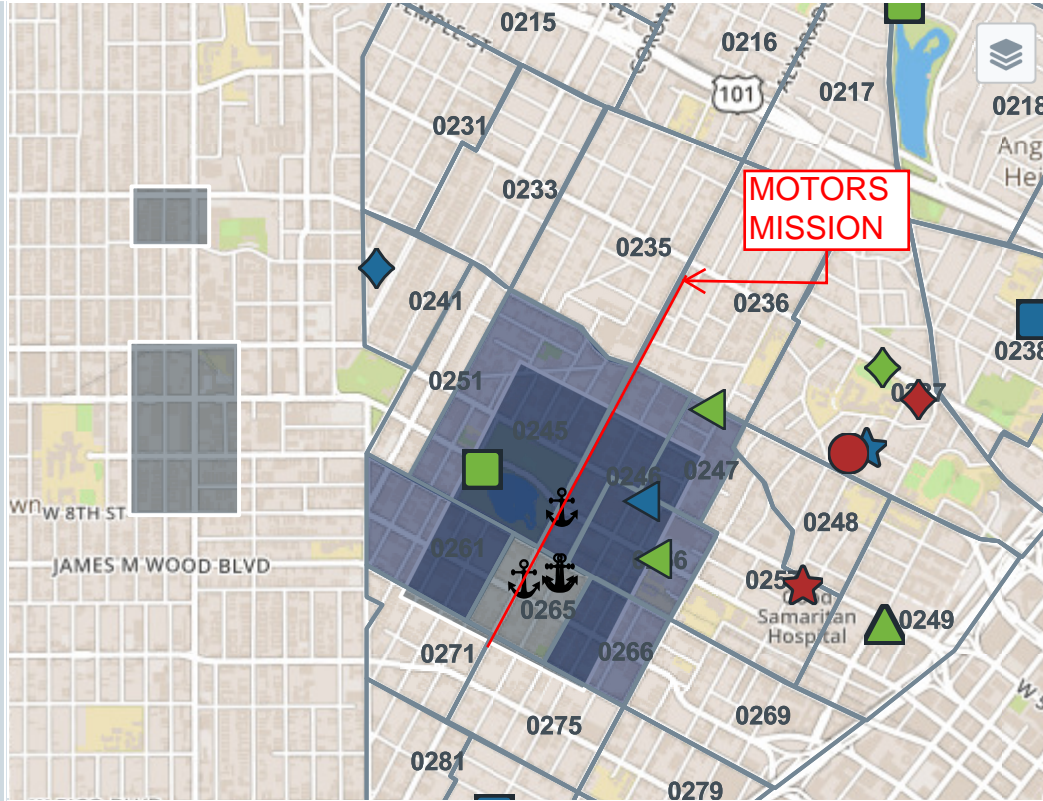

PATROL MISSION: RAMPART MISSION

Start Date: 2018-02-28 End Date: 2018-03-02 Shifts: AM1, PM1, PM2, UNKNOWN

Focus Area: 0245, 0261, 0256, 0266, RMPLASER1, 0246, 0247 Basic Car: _____ Crime(s): _____

Cluster(s)/Repeat location(s):

MO:

Suspect(s):

Vehicle(s):

Related DR#(s): RD 0251, 0245, 0246, 0247, 0256, 0265 & 0266

Detective Info:

Crimes

- BURG
- ★ GTA
- ◆ BTFV
- ▶ GTP
- ◀ THEFT
- † HOM
- AGG
- + RAPE
- ▲ ROBB

Shifts

- AM1
- AM2
- PM1
- PM2

Notes/Resources: MOTORS MISSION: ALVARADO CORRIDOR: BEVERLY TO JAMES M WOOD METRO MISSION - EXTENDED LASER ZONE: CORONADO - UNION & 3RD TO JAMES M WOOD

Officer Mission Area Recap

AVL Presence: hours

Crime Change

Immediate	
7 Days	
28 Days	