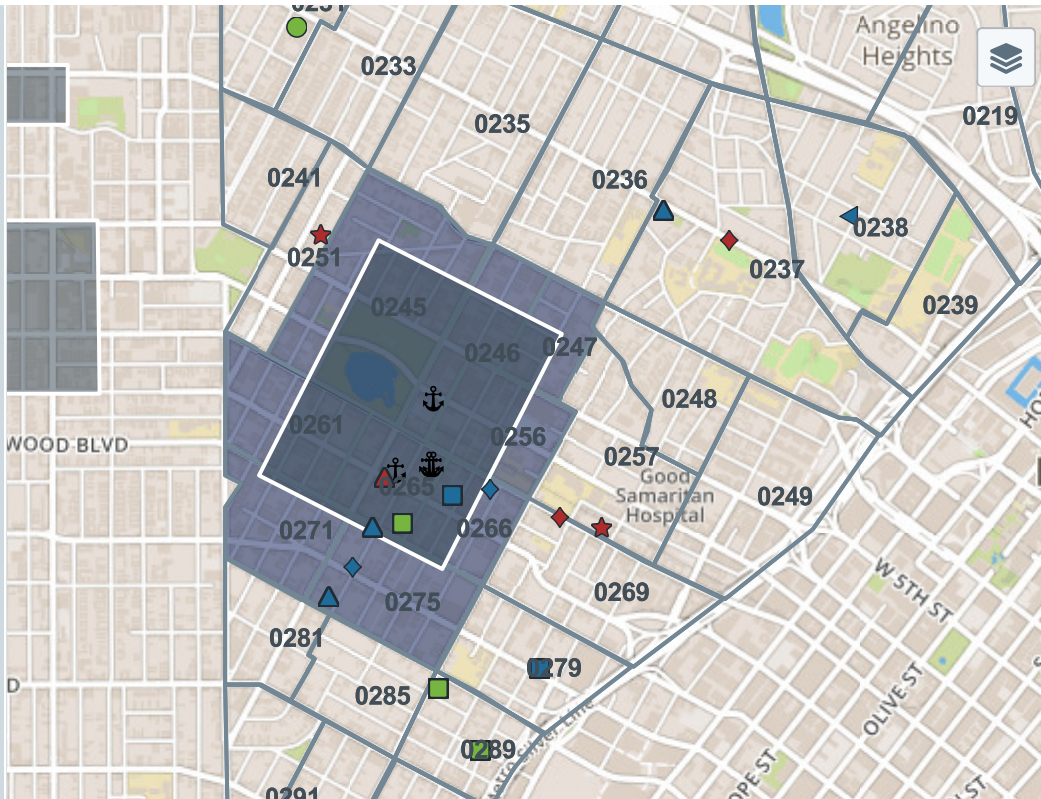

PATROL MISSION: METRO MISSION

Start Date: 2018-05-02 **End Date:** 2018-05-03 **Shifts:** AM1, PM1, PM2, UNKNOWN

Focus Area: 0245, 0246, 0247, 0256, 0265, 0261, 0271, 0275, 0266 **Basic Car:** _____ **Crime(s):** _____

Cluster(s)/Repeat location(s):

MO:

Suspect(s):

Vehicle(s):

Related DR#(s): RD 0245, 246, 247, 251, 256, 261, 265, 266, 271, 275

Detective Info:

- | | |
|---------------|---------------|
| Crimes | Shifts |
| ● BURG | ■ AM1 |
| ★ GTA | ■ AM2 |
| ◆ BTFV | ■ PM1 |
| ▶ GTP | ■ PM2 |
| ◀ THEFT | |
| 📌 HOM | |
| ■ AGG | |
| ⊕ RAPE | |
| ▲ ROBB | |

Notes/Resources: Extended Laser Zone: 3rd - 11th St and Coronado - Union

Officer Mission Area Recap

Date: _____ Unit: _____ RDs: _____

Time spent in area: _____

Arrests: Felony: _____ Misd: _____

RFCs: _____ FIs: _____ Cites: _____

Vehicle Stops: _____ Ped Stops: _____

Veh Impounds: _____

Warrant Checks: _____

HDE: _____ LPR: _____

AVL Presence: hours

Crime Change

Immediate	<input type="checkbox"/>
7 Days	<input type="checkbox"/>
28 Days	<input type="checkbox"/>