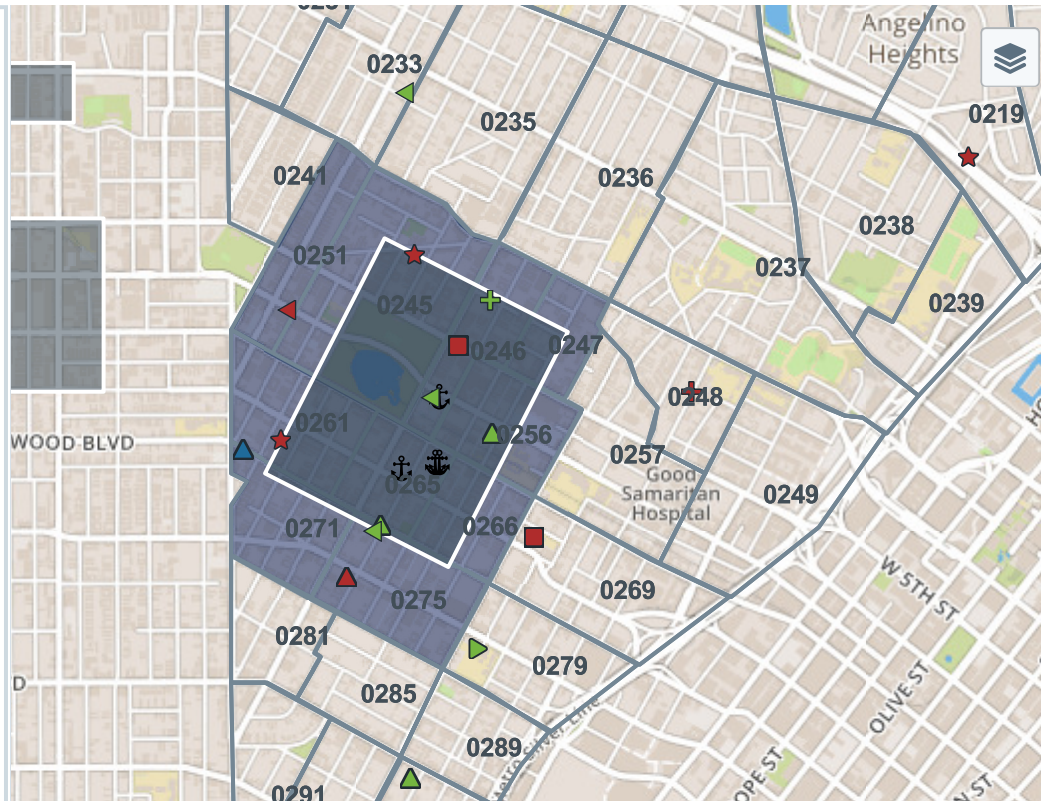

PATROL MISSION: METRO MISSION

Start Date: 2018-04-19 **End Date:** 2018-04-20 **Shifts:** AM1, PM1, PM2, UNKNOWN

Focus Area: 0265, 0261, 0245, 0251, 0246, 0247, 0256, 0275, 0271, 0266 **Basic Car:** _____ **Crime(s):** _____

Cluster(s)/Repeat location(s):

MO:

Suspect(s):

Vehicle(s):

Related DR#(s): RD 241, 251, 245, 246, 247, 264, 256, 266, 265, 261, 275

Detective Info:

Crimes

- BURG
- ★ GTA
- ◆ BTFV
- ▶ GTP
- ◀ THEFT
- ⚓ HOM
- AGG
- + RAPE
- ▲ ROBB

Shifts

- AM1
- AM2
- PM1
- PM2

Notes/Resources: Extended Laser Zone: 3rd to Olympic & Coronado to Union

Officer Mission Area Recap

Date: _____ Unit: _____ RDs: _____

Time spent in area: _____

Arrests: Felony: _____ Misd: _____