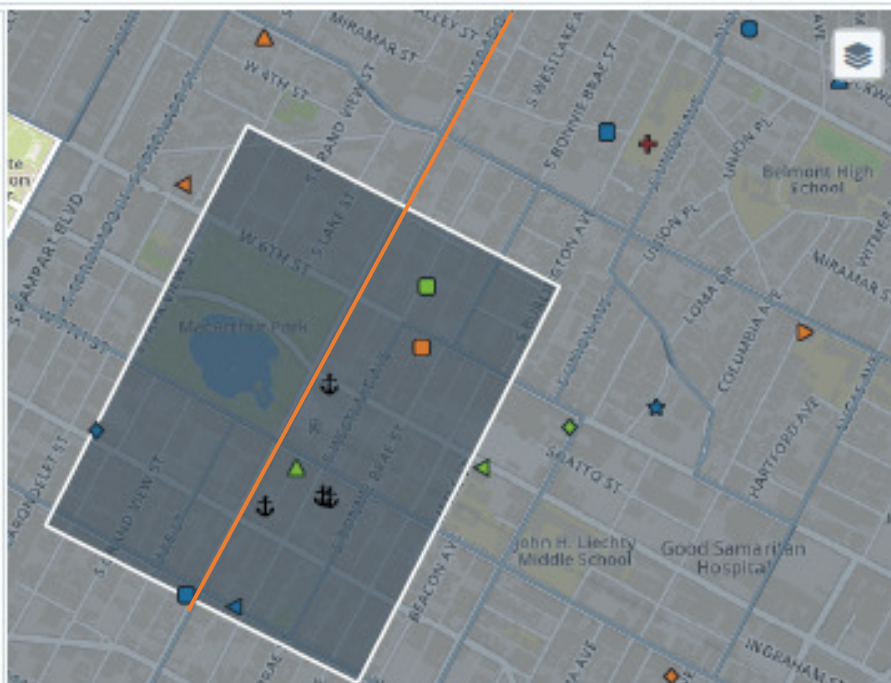

PATROL MISSION: MOTORS

Start Date: 2018-05-24 End Date: 2018-05-25 Shifts: AM1, AM2, PM1, PM2, UNKNOWN

Focus Area: RMPLASER1 Basic Car: _____ Crime(s): _____

Cluster(s)/Repeat location(s):

MO:

Suspect(s):

Vehicle(s):

Related DR#(s):

Detective Info:

Crimes

- BURG
- ★ GTA
- ◆ BTFV
- ▶ GTP
- ◀ THEFT
- † HOM
- AGG
- + RAPE
- ▲ ROBB

Shifts

- AM1
- AM2
- PM1
- PM2

Notes/Resources: 1st St to James M Wood, Alvarado Corridor

Officer Mission Area Recap

AVL Presence: hours

Crime Change

Immediate	□
7 Days	□
28 Days	□