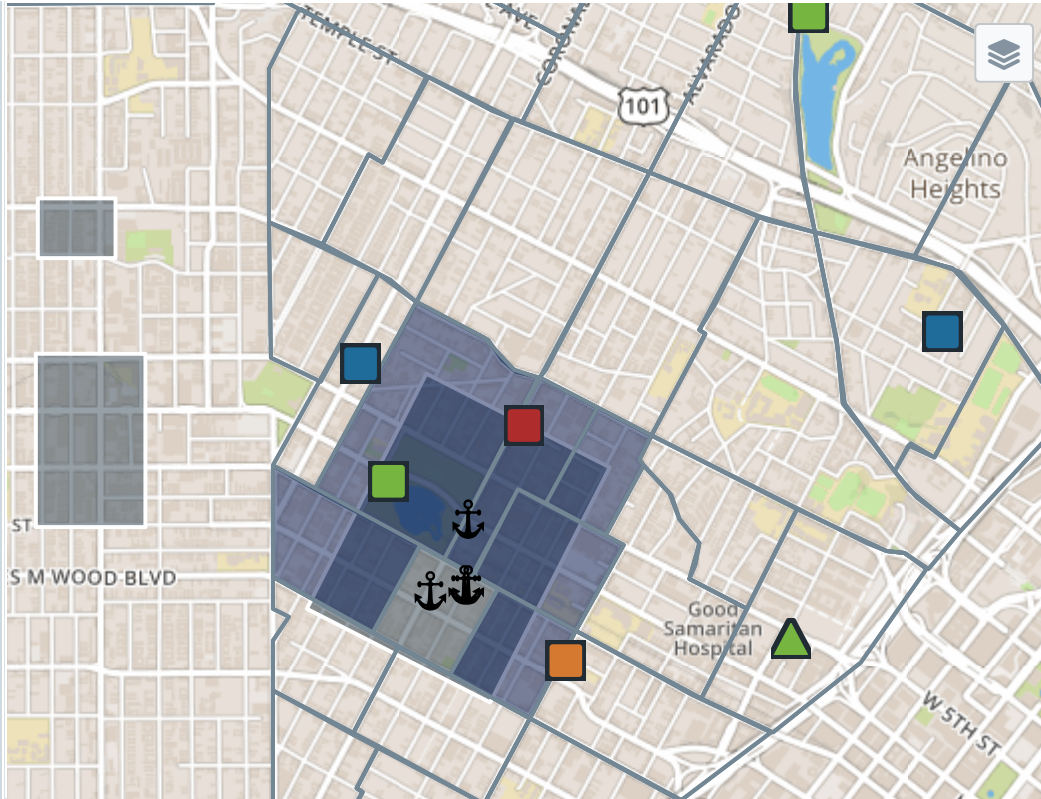

PATROL MISSION: METRO MISSION

Start Date: 2018-03-02 End Date: 2018-03-04 Shifts: AM1, AM2, PM1, PM2, UNKNOWN

Focus Area: RMPLASER1, 0245, 0246, 0247, 0256, 0266, 0261 Basic Car: _____ Crime(s): _____

Cluster(s)/Repeat location(s):

MO:

Suspect(s):

Vehicle(s):

Related DR#(s):

Detective Info:

Crimes

- BURG
- ★ GTA
- ◆ BTFV
- ▶ GTP
- ◀ THEFT
- ⚓ HOM
- AGG
- + RAPE
- ▲ ROBB

Shifts

- AM1
- AM2
- PM1
- PM2

Notes/Resources: Extended Laser Zone Coronado to Union Ave 3rd to James M Wood. to include RD 245,246,246,256,261,265 and 266

Officer Mission Area Recap

Date: _____ Unit: _____ RDs: _____

Time spent in area: _____

Arrests: Felony: _____ Misd: _____

RFCs: _____ FIs: _____ Cites: _____

Vehicle Stops: _____ Ped Stops: _____

Veh Impounds: _____

Warrant Checks: _____

HDE: _____ LPR: _____

AVL Presence: hours