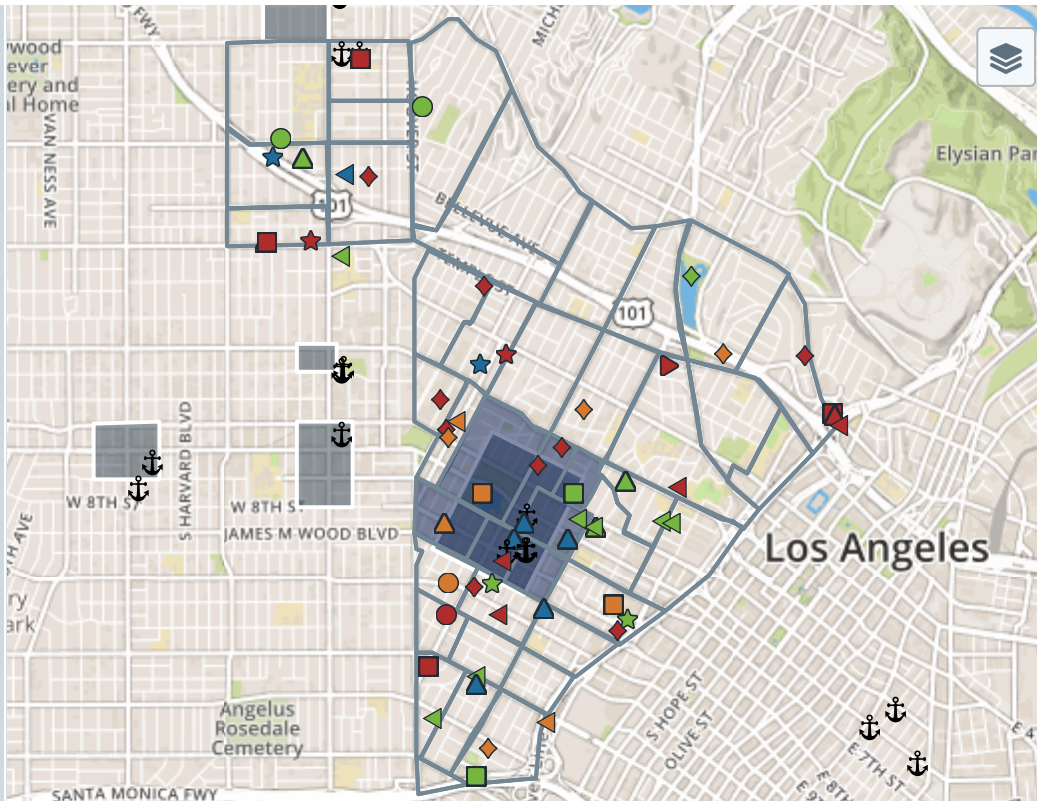

PATROL MISSION: METRO MISSION 09/09/18

Start Date: 2018-09-09 **End Date:** 2018-09-10 **Shifts:** AM1, AM2, PM1, PM2, UNKNOWN

Focus Area: 0245, 0246, 0247, 0256, 0265, 0266, 0261 **Basic Car:** _____ **Crime(s):** _____

Cluster(s)/Repeat location(s):

MO:

Suspect(s):

Vehicle(s):

Related DR#(s):

Detective Info:

- | Crimes | Shifts |
|--|---|
| ● BURG | ■ AM1 |
| ★ GTA | ■ AM2 |
| ◆ BTFV | ■ PM1 |
| ▶ GTP | ■ PM2 |
| ◀ THEFT | |
| ⚓ HOM | |
| ■ AGG | |
| + RAPE | |
| ▲ ROBB | |

Notes/Resources: Park View to Burlington Maryland to James M Wood

Officer Mission Area Recap

Date: _____ Unit: _____ RDs: _____

Time spent in area: _____

Arrests: Felony: _____ Misd: _____

RFCs: _____ FIs: _____ Cites: _____

Vehicle Stops: _____ Ped Stops: _____

Veh Impounds: _____

Warrant Checks: _____

HDE: _____ LPR: _____

AVL Presence: hours

Crime Change

Immediate	<input type="checkbox"/>
7 Days	<input type="checkbox"/>
28 Days	<input type="checkbox"/>