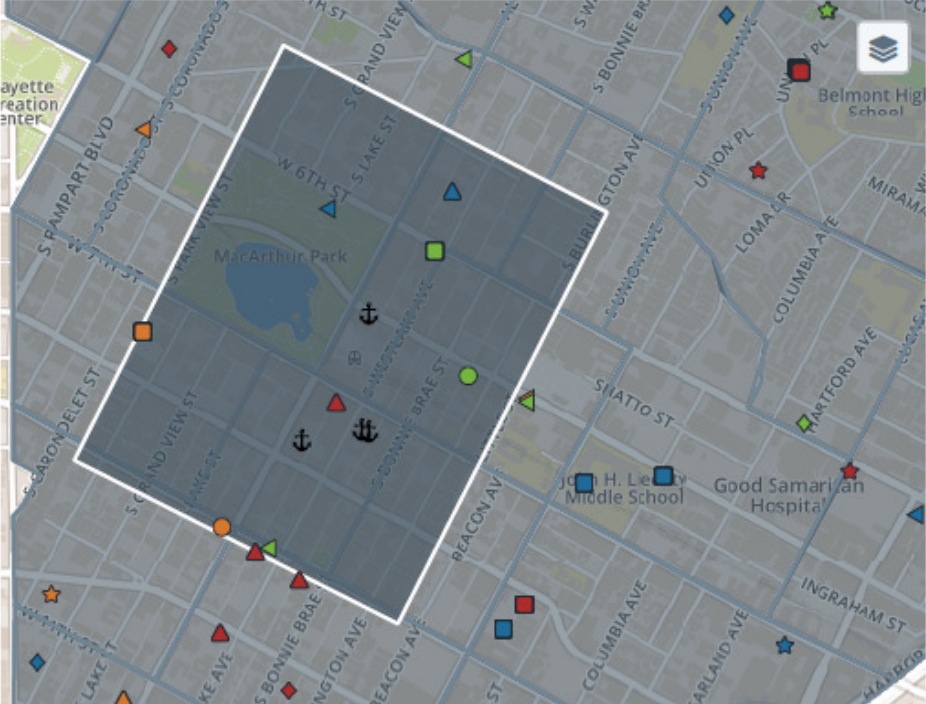

METRO MISSION
Park View to Burlington
Maryland to James M Wood

Cluster(s)/Repeat location(s):

MO:

Suspect(s):

Vehicle(s):

Related DR#(s):

Detective Info:

- | | |
|---------------|---------------|
| Crimes | Shifts |
| ● BURG | ■ AM1 |
| ★ GTA | ■ AM2 |
| ◆ BTFV | ■ PM1 |
| ▶ GTP | ■ PM2 |
| ▲ THEFT | |
| 📌 HOM | |
| ■ AGG | |
| ✚ RAPE | |
| ▲ | |

Notes/Resources: Park View to Witmer and Maryland to James M Wood

Officer Mission Area Recap

Date: ___ Unit: ___ RDs: ___

Time spent in area: ___

Arrests: Felony: ___ Misd: ___

RFCs: ___ FIs: ___ Cites: ___

Vehicle Stops: ___ Ped Stops: ___

Veh Impounds: ___

Warrant Checks: ___

HDE: ___ LPR: ___

AVL Presence: hours

Crime Change

Immediate	<input type="checkbox"/>
7 Days	<input type="checkbox"/>
28 Days	<input type="checkbox"/>