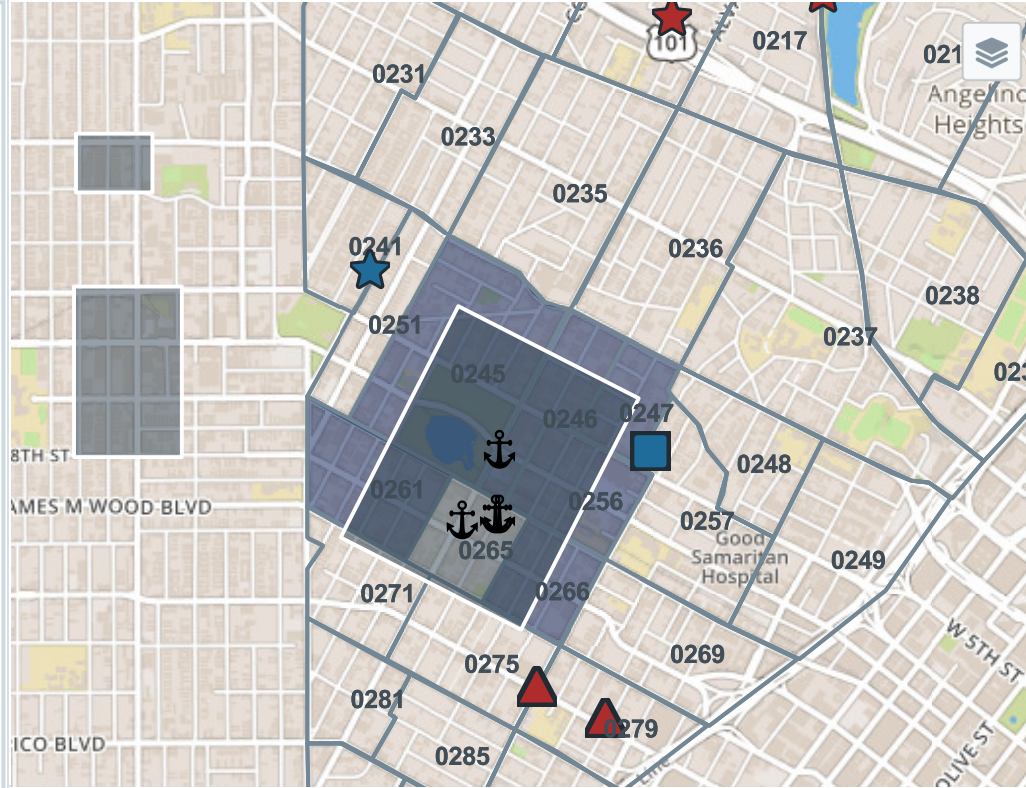

PATROL MISSION: METRO MISSION

Start Date: 2018-01-30 End Date: 2018-01-31 Shifts: AM1, PM1, PM2, UNKNOWN

Focus Area: 0246, 0245, 0247, 0256, 0261, RMPLASER1, 0266 Basic Car: _____ Crime(s): _____

Cluster(s)/Repeat location(s):

MO:

Suspect(s):

Vehicle(s):

Related DR#(s):

Detective Info:

- | | |
|---------------|---------------|
| Crimes | Shifts |
| ● BURG | ■ AM1 |
| ★ GTA | ■ AM2 |
| ◆ BTFV | ■ PM1 |
| ▶ GTP | ■ PM2 |
| ◀ THEFT | |
| ⚓ HOM | |
| ■ AGG | |
| ⊕ RAPE | |
| ▲ ROBB | |

Notes/Resources: Extended Laser Zone: 3rd to James M Wood Coronado to Union Av. To include RD 245, 246, 247, 256, 261, 2695 and 266

Officer Mission Area Recap

Date: _____ Unit: _____ RDs: _____

Time spent in area: _____

Immediate	
7 Days	
28 Days	