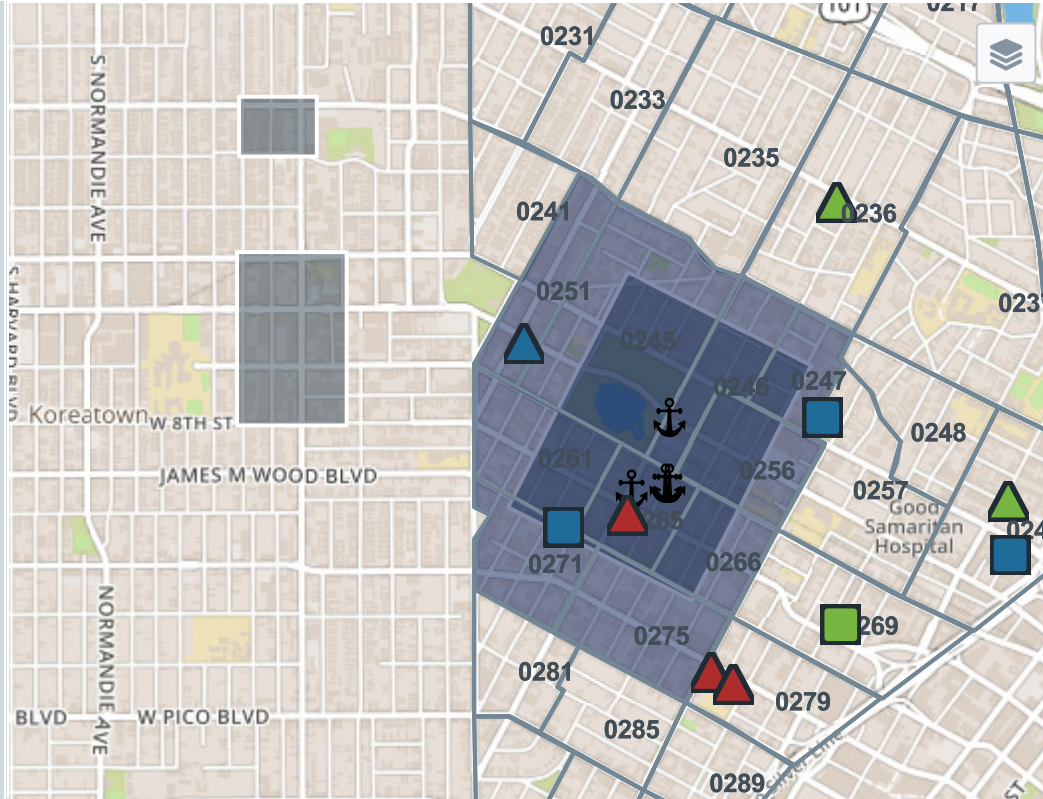

PATROL MISSION: METRO MISSION B PLATOON

Start Date: 2018-02-03 **End Date:** 2018-02-05 **Shifts:** AM1, PM1, PM2, UNKNOWN

Focus Area: 0251, 0245, 0246, 0247, 0256, 0265, 0266, 0261, 0271, 0275 **Basic Car:** _____ **Crime(s):** _____

Cluster(s)/Repeat location(s):

MO:

Suspect(s):

Vehicle(s):

Related DR#(s): RD 0246, 0245, 0247, 0261, 0265, 0256, 0271, 0275

Detective Info:

Crimes

- BURG
- ★ GTA
- ◆ BTFV
- ▶ GTP
- ◀ THEFT
- 📌 HOM
- AGG
- + RAPE
- ▲ ROBB

Shifts

- AM1
- AM2
- PM1
- PM2

Notes/Resources: Extended Laser Zone: 3rd to 11th St. and Coronado to Union

Officer Mission Area Recap

Date: _____ Unit: _____ RDs: _____

Time spent in area: _____

Arrests: Felony: _____ Misd: _____