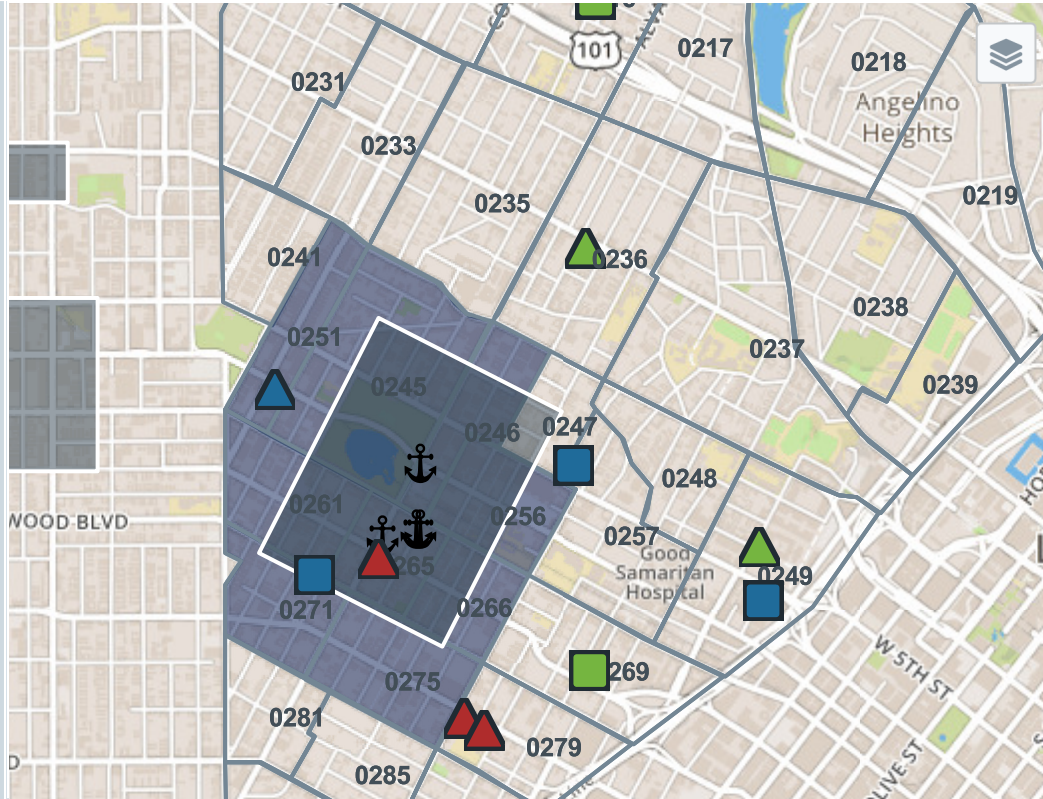

# PATROL MISSION: METRO MISSION B PLATOON

Start Date: 2017-09-13 End Date: 2018-02-03 Shifts: AM1, PM1, PM2, UNKNOWN

Focus Area: 0245, 0251, 0261, 0271, 0275, 0265, 0246, 0256, 0266 Basic Car: \_\_\_\_\_ Crime(s): \_\_\_\_\_

Cluster(s)/Repeat location(s):

MO:

Suspect(s):

Vehicle(s):

Related DR#(s): RD 0245, 0246, 0247, 0248, 249, 251, 0261, 0266, 0271 & 0275

Detective Info:

**Crimes**

- BURG
- ★ GTA
- ◆ BTFV
- ▶ GTP
- ◀ THEFT
- † HOM
- AGG
- + RAPE
- ▲ ROBB

**Shifts**

- AM1
- AM2
- PM1
- PM2

Notes/Resources: 3rs St. to 11th St. and Coronado to Union

**Officer Mission Area Recap**

Date: \_\_\_\_\_ Unit: \_\_\_\_\_ RDs: \_\_\_\_\_

Time spent in area: \_\_\_\_\_

AVL Presence: hours

**Crime Change**

Immediate	
7 Days	
28 Days	