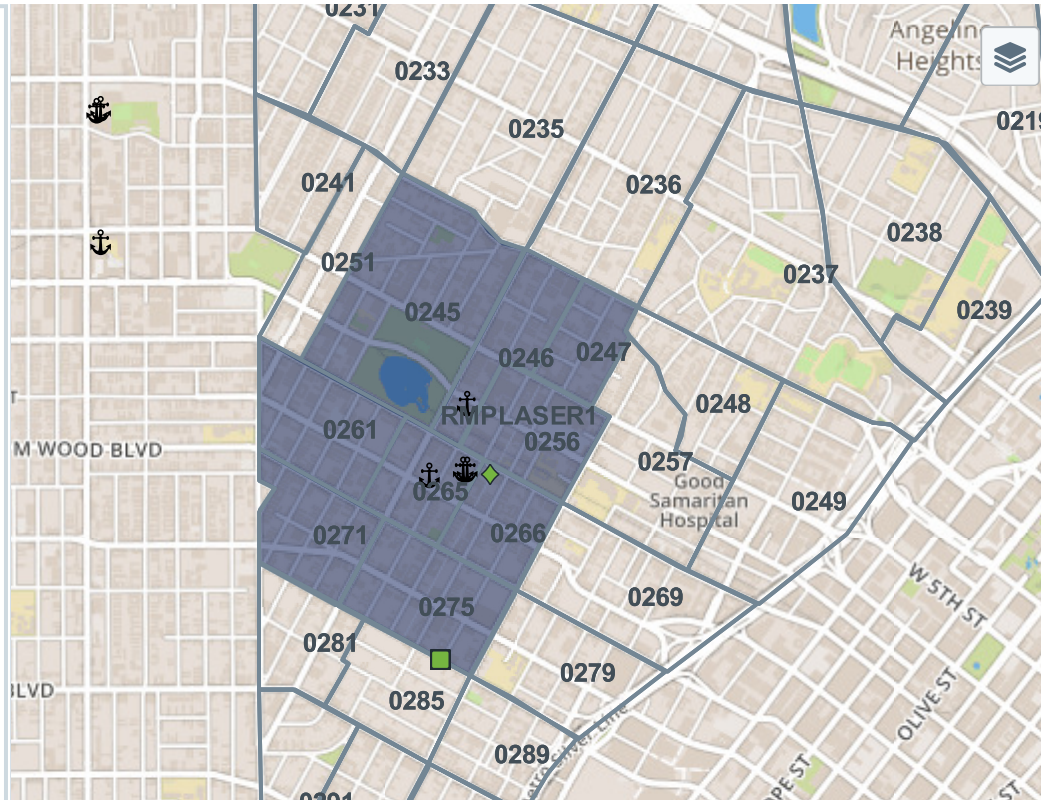

PATROL MISSION: METRO MISSION 12/03/18

Start Date: 2018-12-03 **End Date:** 2018-12-04 **Shifts:** PM1, PM2

Focus Area: 0275, 0271, 0261, 0265, 0266, 0256, 0245, 0246, 0247 **Basic Car:** _____ **Crime(s):** _____

Cluster(s)/Repeat location(s):

MO:

Suspect(s):

Vehicle(s):

Related DR#(s):

Detective Info:

- | | |
|---------------|---------------|
| Crimes | Shifts |
| ● BURG | ■ AM1 |
| ★ GTA | ■ AM2 |
| ◆ BTFV | ■ PM1 |
| ▶ GTP | ■ PM2 |
| ◀ THEFT | |
| 📌 HOM | |
| ■ AGG | |
| ⊕ RAPE | |
| ▲ ROBB | |

Notes/Resources: LASER Zone
Extended- 3rd to James M Wood
Coronado to Union

Officer Mission Area Recap

Date: _____ Unit: _____ RDs: _____

Time spent in area: _____

Arrests: Felony: _____ Misd: _____

RFCs: _____ FIs: _____ Cites: _____