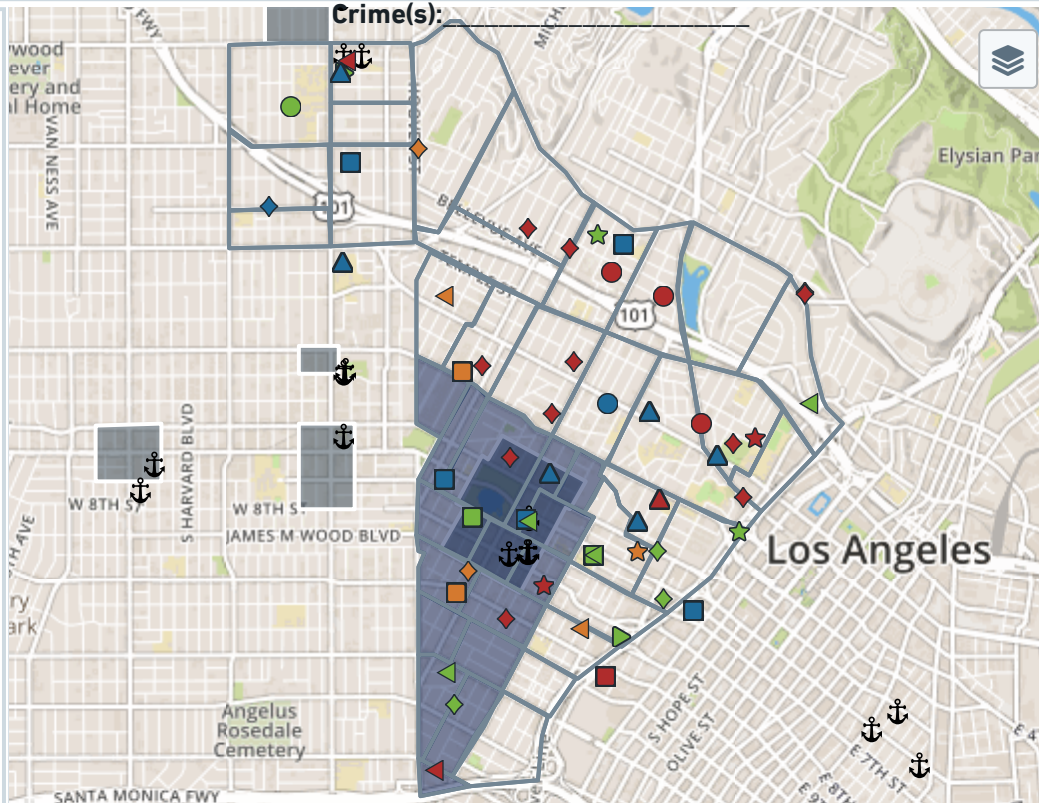

PATROL MISSION: METRO MISSION 10/27/18

Start Date: 2018-10-27 **End Date:** 2018-10-28 **Shifts:** AM1, AM2, PM1, PM2, UNKNOWN

Focus Area: 0251, 0241, 0245, 0246, 0247, 0256, 0275, 0261, 0265, 0266, 0271, 0281, 0295, 0291, 0285, 0292 **Basic Car:** _____

Cluster(s)/Repeat location(s):

MO:

Suspect(s):

Vehicle(s):

Related DR#(s):

Detective Info:

- | Crimes | Shifts |
|--|---|
| ● BURG | ■ AM1 |
| ★ GTA | ■ AM2 |
| ◆ BTFV | ■ PM1 |
| ▶ GTP | ■ PM2 |
| ◀ THEFT | |
| 📌 HOM | |
| ■ AGG | |
| + RAPE | |
| ▲ ROBB | |

Notes/Resources: 3RD ST TO PICO
HOOVER TO UNION

Officer Mission Area Recap

Date: _____ Unit: _____ RDs: _____

Time spent in area: _____

Arrests: Felony: _____ Misd: _____

RFCs: _____ FIs: _____ Cites: _____

Vehicle Stops: _____ Ped Stops: _____

Veh Impounds: _____

Warrant Checks: _____

HDE: _____ LPR: _____

AVL Presence: hours

Crime Change

Immediate	<input type="checkbox"/>
7 Days	<input type="checkbox"/>
28 Days	<input type="checkbox"/>