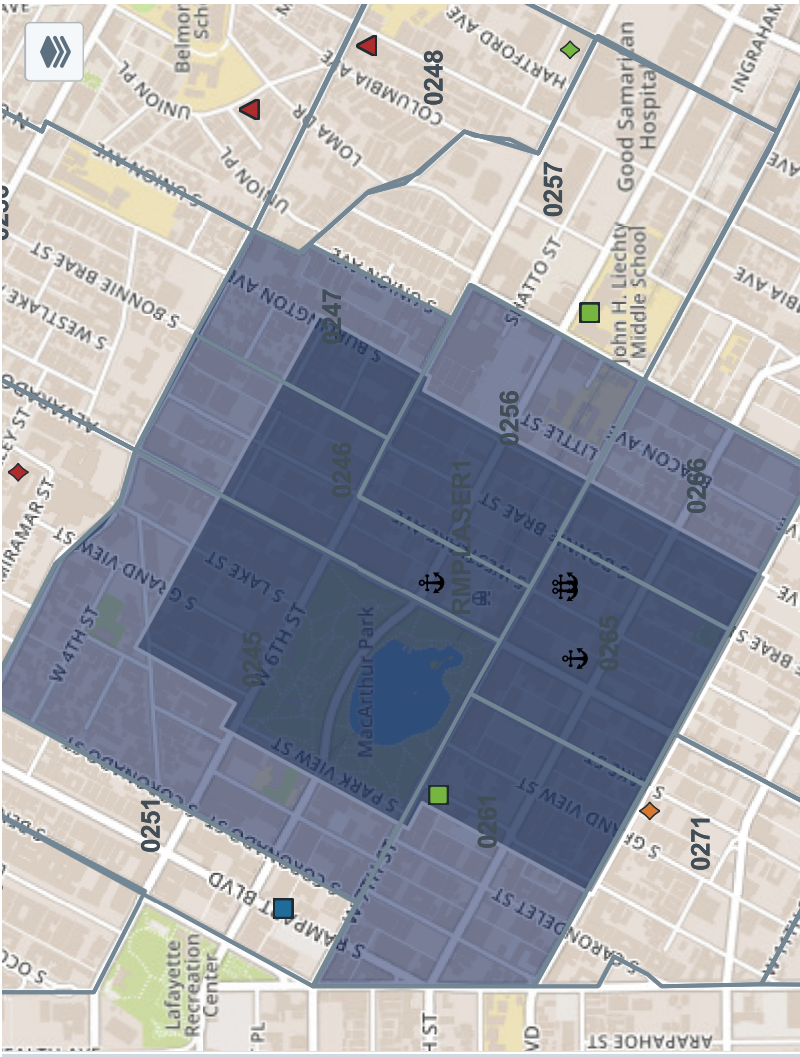

PATROL MISSION: METRO MISSION C PLATOON 2/7

Start Date: 2018-10-23 **End Date:** 2018-10-24 **Shifts:** AM1, AM2, PM1, PM2, UNKNOWN
Focus Area: 0245, 0247, 0246, 0261, 0256, 0265, 0266 **Basic Car:** _____ **Crime(s):** _____

Cluster(s)/Repeat location(s):

MO:

Suspect(s):

Vehicle(s):

Related DR#(s):

Detective Info:

Crimes

- BURG
- ★ GTA
- ◆ BTFV
- ▲ GTP
- ▼ THEFT
- ⚔ HOM
- AGG
- + RAPE
- ▲ ROBB

Shifts

- AM1
- AM2
- PM1
- PM2

Notes/Resources: Mission Extended
 Laser Zone with the focus on the
 Laser Zone. 3rd to James M Wood
 and Coronado to Union Ave

Officer Mission Area Recap

Date: _____ Unit: _____ RDs: _____
 Time spent in area: _____
 Arrests: Felony: _____ Misd: _____
 RFCs: _____ Fls: _____ Cites: _____
 Vehicle Stops: _____ Ped Stops: _____
 Veh Impounds: _____
 Warrant Checks: _____
 HDE: _____ LPR: _____

AVL Presence: hours

Crime Change

Immediate	
7 Days	
28 Days	