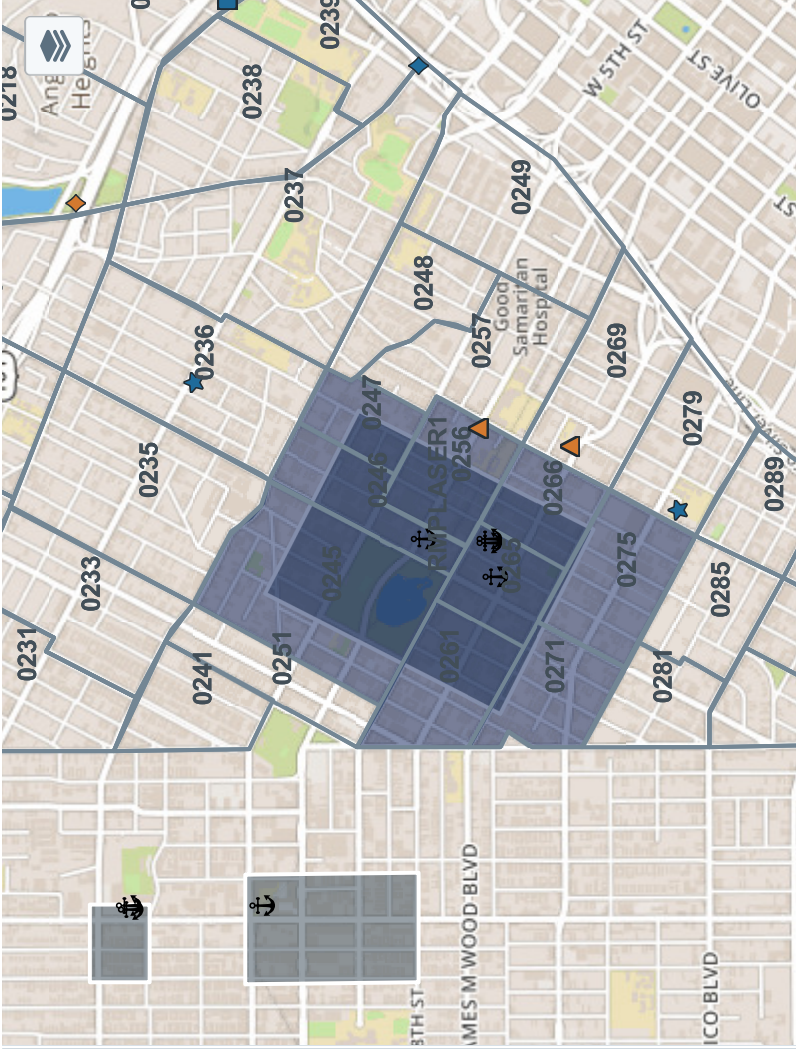

PATROL MISSION: METRO MISSION

Start Date: 2018-10-16 **End Date:** 2018-10-17 **Shifts:** AM1, AM2, PM1, PM2, UNKNOWN
Focus Area: 0245, 0246, 0247, 0256, 0261, 0266, 0271, 0275, 0265 **Basic Car:** _____ **Crime(s):** _____

Cluster(s)/Repeat location(s):

MO:

Suspect(s):

Vehicle(s):

Related DR#(s):

Detective Info:

- | | | |
|---------------|-------|-----|
| Crimes | BURG | AM1 |
| | GTA | AM2 |
| | BTFV | PM1 |
| | GTP | PM2 |
| | THEFT | |
| | HOM | |
| | AGG | |
| | RAPE | |
| | ROBB | |

Notes/Resources: Mission Extended
 Laser Zone with the focus on the
 Laser Zone. 3rd to Olympic and
 Coronado to Union Ave

Officer Mission Area Recap

Date: _____ Unit: _____ RDs: _____
 Time spent in area: _____
 Arrests: Felony: _____ Misd: _____
 RFCs: _____ Fls: _____ Cites: _____
 Vehicle Stops: _____ Ped Stops: _____
 Veh Impounds: _____
 Warrant Checks: _____
 HDE: _____ LPR: _____

AVL Presence: hours

Crime Change

Immediate	
7 Days	
28 Days	