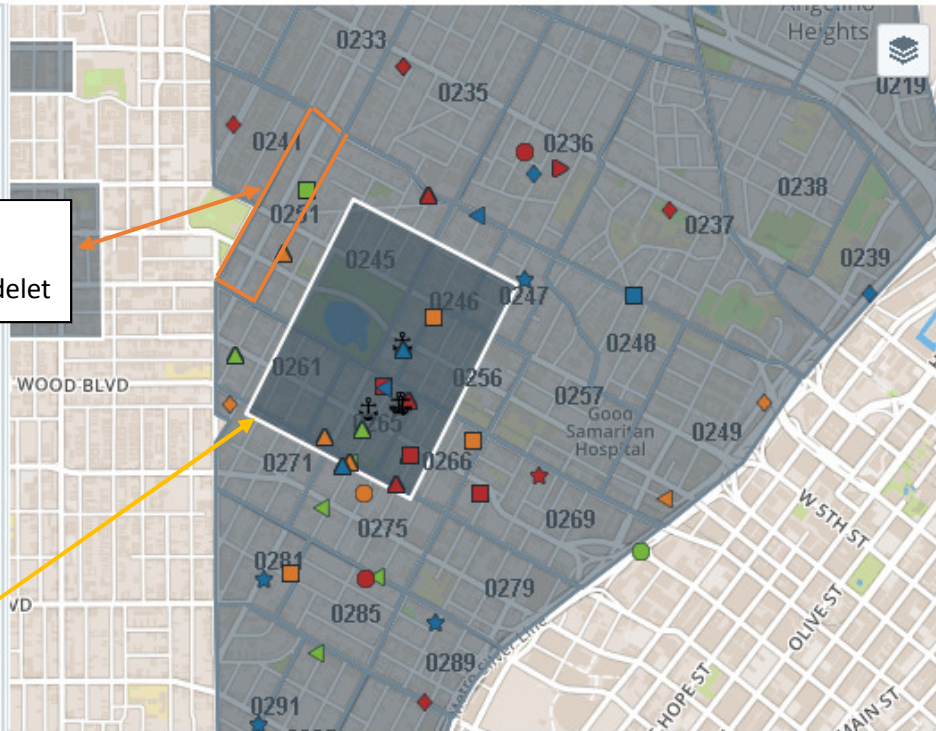

Show/Hide RDs

PATROL MISSION: METRO MISSION 05/30/2018

Start Date: 2018-06-01 End Date: 2018-06-03 Shifts: AM1, AM2, PM1, PM2, UNKNOWN
Focus Area: RMPLASER1 Basic Car: _____ Crime(s): _____

Cluster(s)/Repeat location(s):

Mission 2
4th St to 7th St, Rampart to Carondelet

Suspect(s):

Mission 1
Maryland to James M Wood
Park View to Burlington

Related DR#(s):

Detective Info:

Crimes

- BURG
- ★ GTA
- ◆ BTFV
- ▶ GTP
- ◀ THEFT
- † HOM
- AGG
- + RAPE
- ▲ DOPB

Shifts

- AM1
- AM2
- PM1
- PM2

Notes/Resources: Mission 1:
Maryland to James m Wood and Park View to Burlington
Mission 2: 4th St to 7th St, Rampart to Carondelet

Officer Mission Area Recap

Date: _____ Unit: _____ RDs: _____
 Time spent in area: _____
 Arrests: Felony: _____ Misd: _____
 RFCs: _____ FIs: _____ Cites: _____
 Vehicle Stops: _____ Ped Stops: _____
 Veh Impounds: _____
 Warrant Checks: _____
 HDE: _____ LPR: _____

AVL Presence: hours

Crime Change

Immediate	<input type="checkbox"/>
7 Days	<input type="checkbox"/>
28 Days	<input type="checkbox"/>