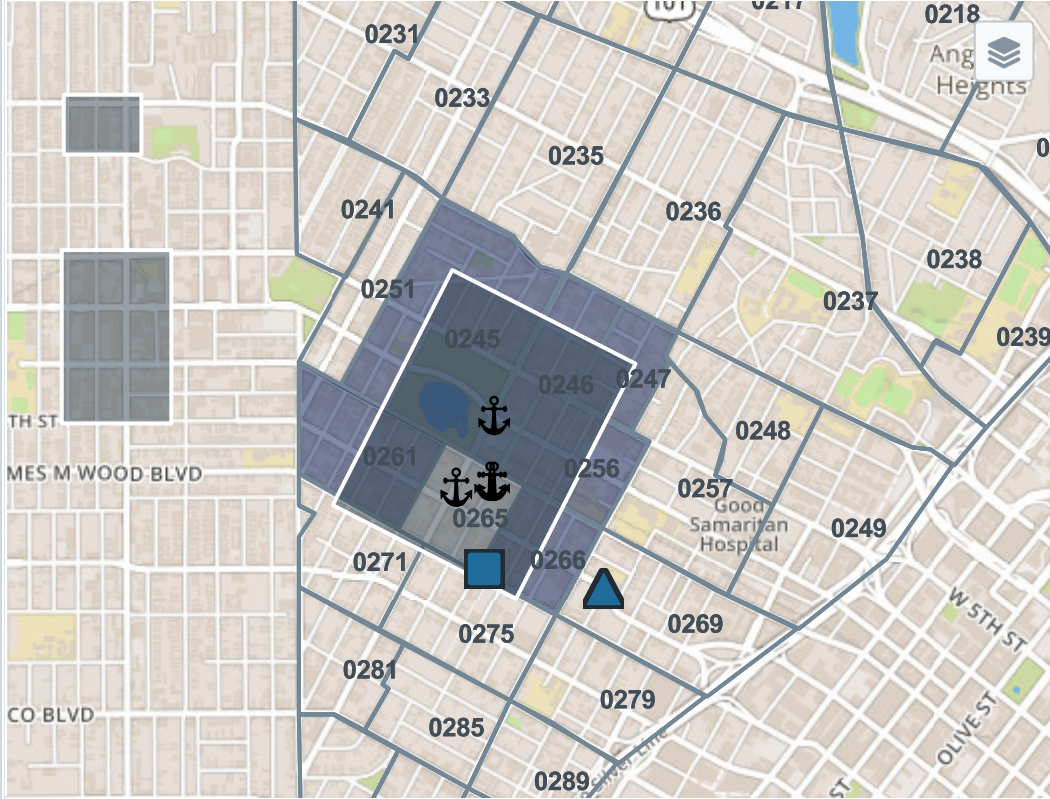

# PATROL MISSION: METRO MISSION D PLATOON (SWAT)

Start Date: 2017-11-07 End Date: 2017-11-09 Shifts: PM1, PM2, UNKNOWN

Focus Area: 0246, 0245, 0256, 0261, 0266, RMPLASER1, 0247 Basic Car: \_\_\_\_\_ Crime(s): \_\_\_\_\_

Cluster(s)/Repeat location(s):

MO:

Suspect(s):

Vehicle(s):

Related DR#(s):

Detective Info:

**Crimes**

- BURG
- ★ GTA
- ◆ BTFV
- ▶ GTP
- ◀ THEFT
- ⚡ HOM
- AGG
- + RAPE
- ▲ ROBB

**Shifts**

- AM1
- AM2
- PM1
- PM2

**Notes/Resources:** Laser Zone: 3rd St. to James M Wood & Park View to Union Ave.

**Officer Mission Area Recap**

Date: \_\_\_\_\_ Unit: \_\_\_\_\_ RDs: \_\_\_\_\_  
 Time spent in area: \_\_\_\_\_  
 Arrests: Felony: \_\_\_\_\_ Misd: \_\_\_\_\_  
 RFCs: \_\_\_\_\_ FIs: \_\_\_\_\_ Cites: \_\_\_\_\_  
 Vehicle Stops: \_\_\_\_\_ Ped Stops: \_\_\_\_\_  
 Veh Impounds: \_\_\_\_\_  
 Warrant Checks: \_\_\_\_\_  
 HDE: \_\_\_\_\_ LPR: \_\_\_\_\_

**AVL Presence:** hours

**Crime Change**

Immediate	
7 Days	
28 Days	