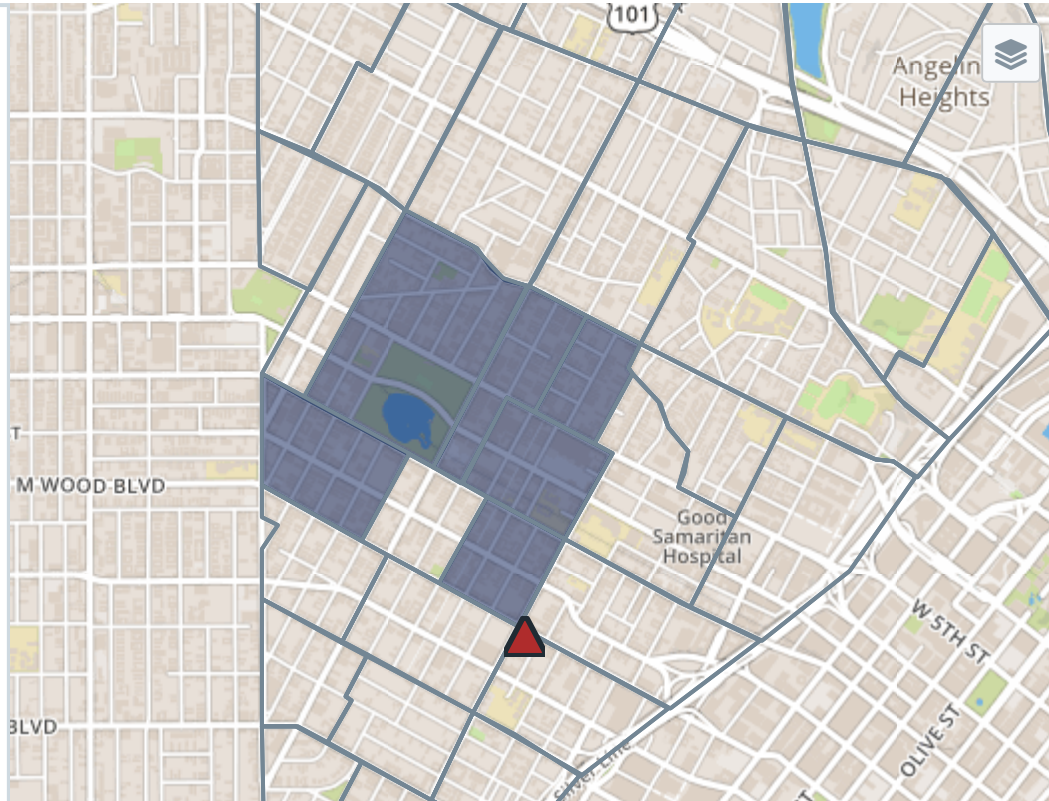

PATROL MISSION REPORT: METRO MISSION

Start Date: 2017-10-06 End Date: 2017-10-07 Shifts: PM1, PM2, UNKNOWN

Focus Area: 0245, 0246, 0247, 0256, 0266, RMPLASER1, 0261 Basic Car: _____ Crime(s): _____

Cluster(s)/Repeat location(s):

MO:

Suspect(s):

Vehicle(s):

Related DR#(s):

Detective Info:

Crimes	Shifts
● BURG	■ AM1
★ GTA	■ AM2
◆ BTFV	■ PM1
▶ GTP	■ PM2
◀ THEFT	
📌 HOM	Productivity
■ AGG	🕒 RFC
✚ RAPE	🚦 Fls
▲ ROBB	🚦 Citations
	🛑 Stops

Notes/Resources: LASER ZONE to include Coronado St to Union 3rd St to James M Wood, RD 245, 246, 247, 256, 261, 265, 266

Officer Mission Area Recap

Arrests: 0
RFCs: 0 Fls: 0 Cites: 0
Stops: 0
Crimes: 1

AVL Presence: hours

Crime Change

Immediate	7 Days	28 Days