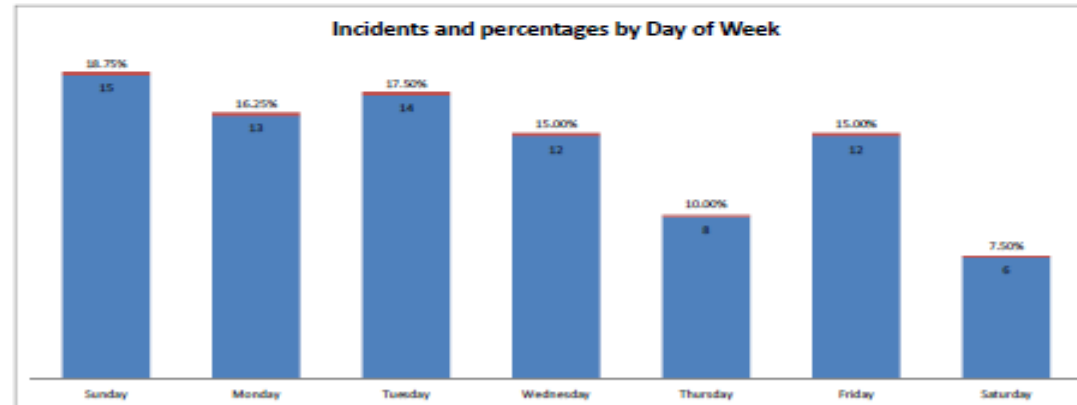

PEAK HOURS DAY WATCH

Rampart Area - Laser Zone
 YTD 06/06/17 Violent Crime excluding DV (MO 2000) AM1 PM2 DAY WATCH HOURS
 Top RDs 0245 and 0246

Hour	00	01	02	03	04	05	06	07	08	09	10	11	12	13	14	15	16	17	18	19	20	21	22	23
Probability	0.1%	0.1%	0.1%	0.1%	0.1%	0.1%	2.6%	6.3%	2.6%	11.2%	10.1%	10.0%	10.0%	8.8%	7.5%	13.8%	3.9%	11.4%	0.1%	0.1%	0.1%	0.1%	0.1%	0.1%