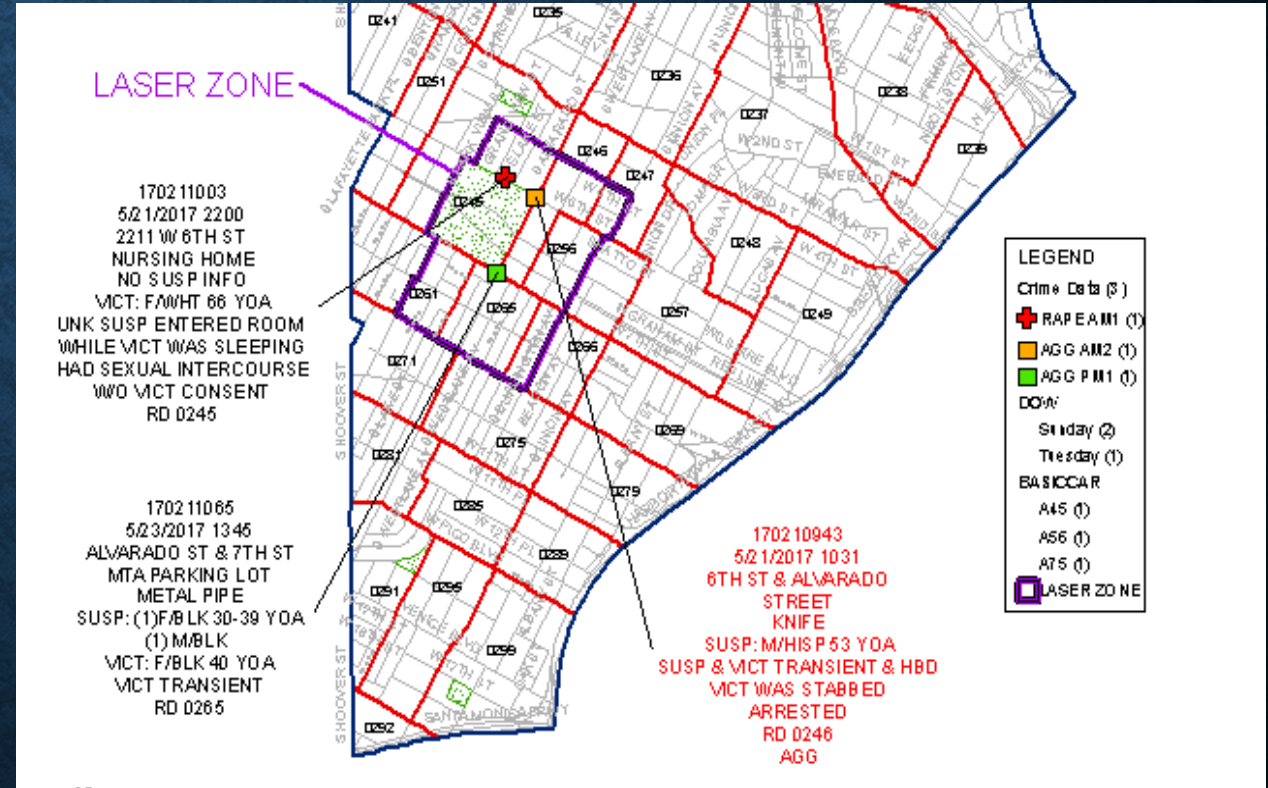

RAMPART **LASER ZONE** AREA CRIME INFORMATION

WEEK 05/28/17 – 06/03/17

Rampart Area - LASER Zone

LASER ZONE
 Maryland St. - James M. Wood Blvd.
 Park View - Burlington Av.

Watch 2 = AM2/PM1 = 0600 to 1759 Watch 3 = PM2/AM1 = 1800 to 0559
 AM1 = 0000 to 0559 AM2 = 0600 to 1159 PM1 = 1200 to 1759 PM2 = 1800 to 2359

THIS WEEK SO FAR

LAST WEEK

RAMPART AREA VIOLENT CRIME IN **LASER ZONE** RD'S

TWO WEEKS AGO

LAST WEEK

LASER RESULTS

	ONE WEEK AGO 05-28-17 - 06-03-17	vs	TWO WEEKS AGO 05-21-17 - 05-27-17
Crime:			
HOM	0		0
RAPE	2		2
ROBB	0		3
AGG	3		4

ANCHOR POINTS

Rampart Division Anchor Points
Based on All CFS (01/01/15 - 09/30/16)
500ft by 500ft Grids
Grid 1 CFS = 979
Grid 2 CFS = 1330
Grid 3 CFS = 1134
Grid 4 CFS = 994

Source: Esri, DigitalGlobe, GeoEye, Earthstar Geographics, CNES/Airbus DS, USDA, USGS, AeroGRID, IGN, IGC, Swisstopo, and the GIS User Community. Data: GISRE, Delorme, MapmyIndia, © OpenStreetMap contributors, and the GIS User Community.