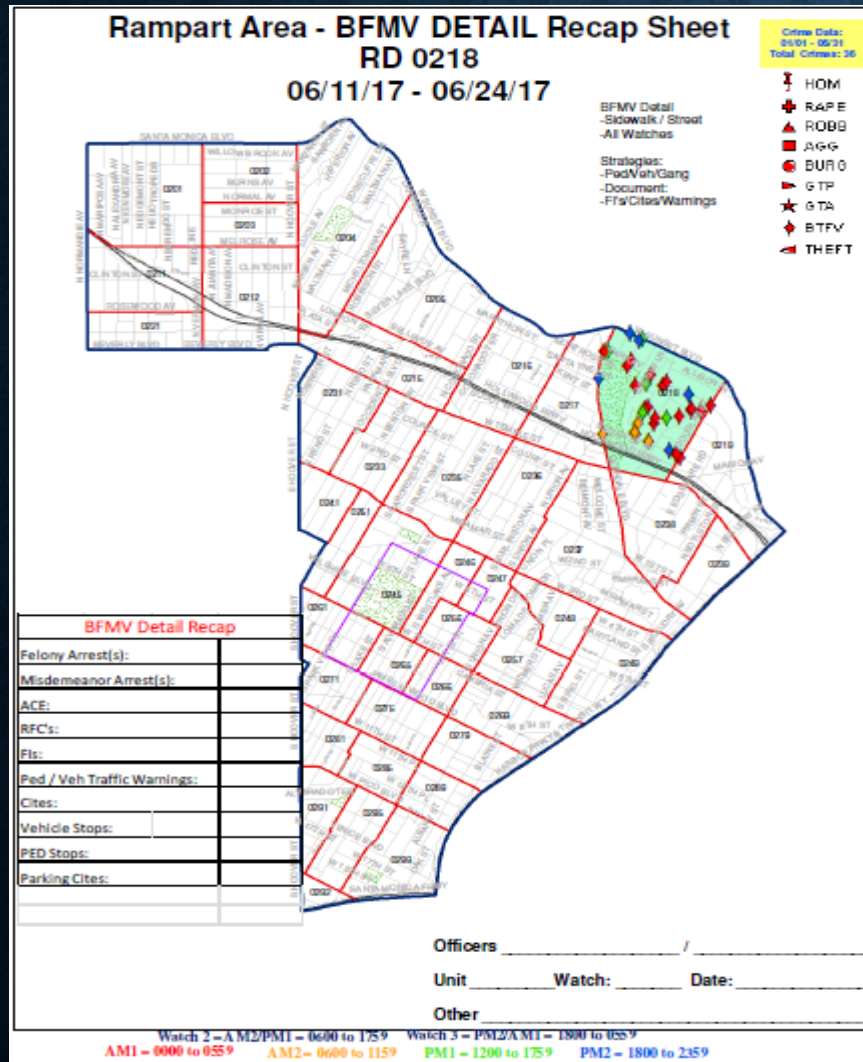

BFMV DETAIL RECAP SHEETS

Rampart Area - BASIC CAR 2A1

05/07/17 - 06/03/17
4 WEEK PERIOD

- Legend**
- Crime Data (37)**
- ▲ ROBBAM1 (2)
 - ▲ ROBBAM2 (1)
 - ▲ ROBB PM1 (1)
 - AGGAM1 (1)
 - AGG PM1 (1)
 - AGG PM2 (2)
 - BURG AM1 (1)
 - BURG PM1 (1)
 - BURG PM2 (1)
 - ★ GTAAM1 (4)
 - ★ GTA PM1 (1)
 - ★ GTA PM2 (2)
 - ◆ BTFV AM1 (5)
 - ◆ BTFV AM2 (1)
 - ◆ BTFV PM1 (1)
 - ◆ BTFV PM2 (1)
 - ▲ THEFT AM2 (1)
 - ▲ THEFT PM1 (7)
 - ▲ THEFT PM2 (3)
- DOW**
- Sunday (7)
 - Monday (4)
 - Tuesday (6)
 - Wednesday (5)
 - Thursday (6)
 - Friday (3)
 - Saturday (6)