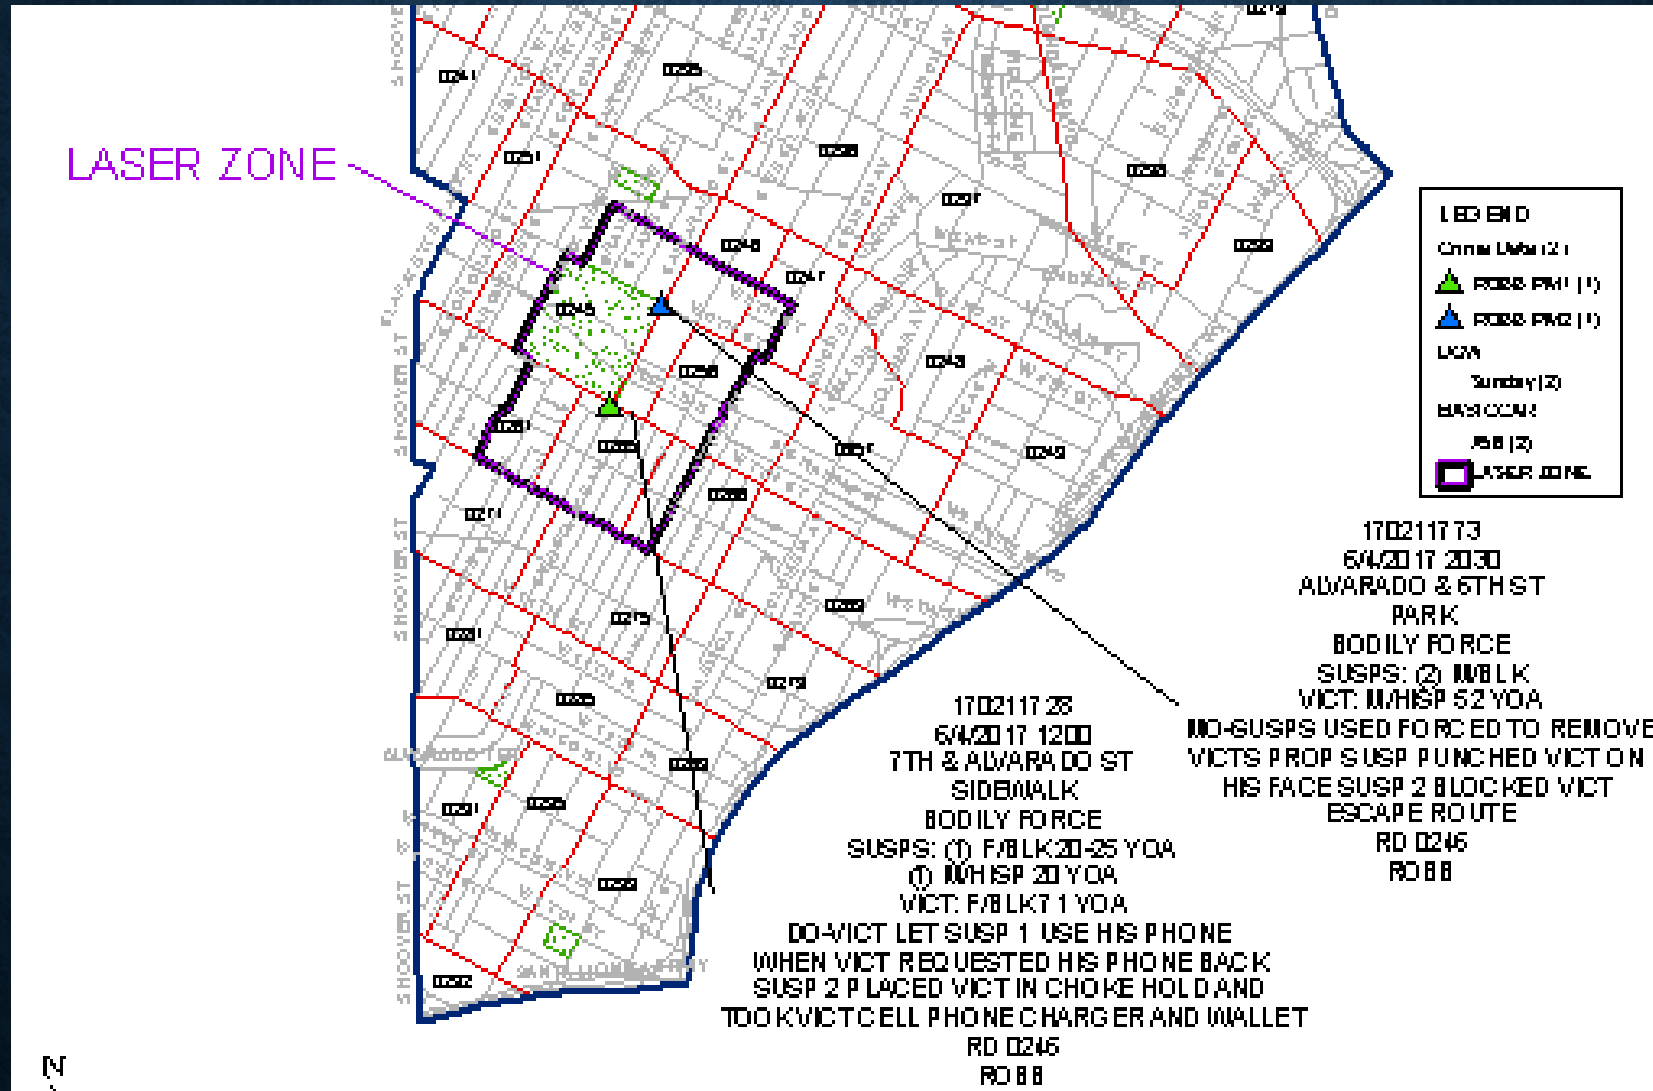

THIS WEEK SO FAR