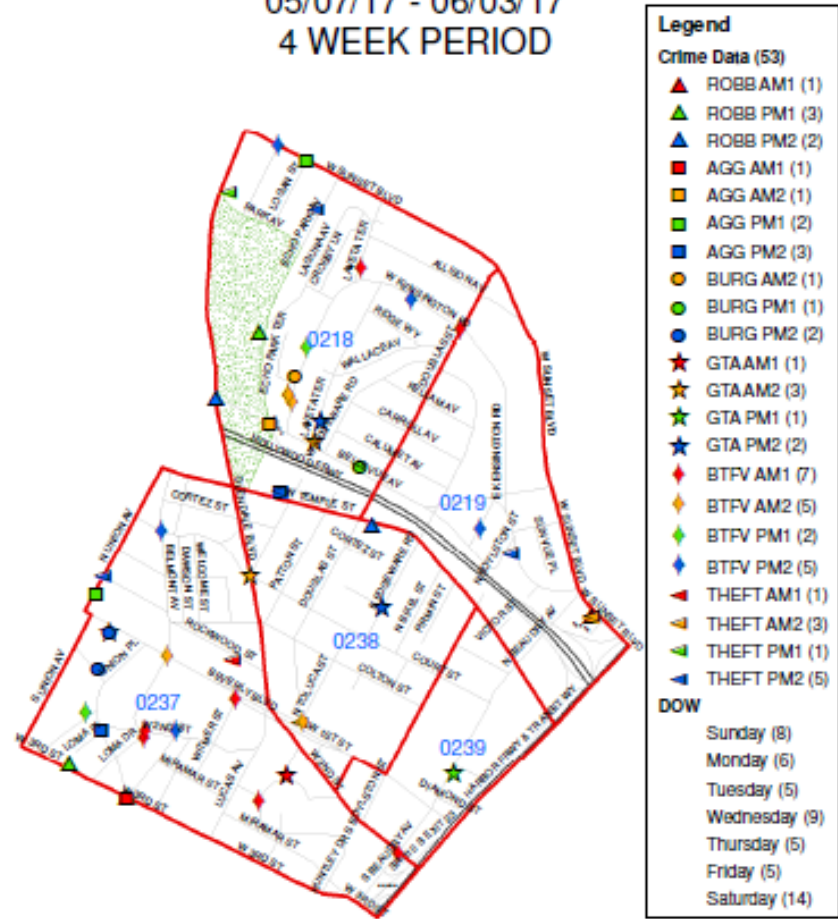

Watch 2 - AM2/PM1 - 0600 to 1759 Watch 3 - PM2/AM1 - 1800 to 0659

AM1 - 0000 to 0559 AM2 - 0600 to 1159 PM1 - 1200 to 1759 PM2 - 1800 to 2359

Rampart Area - BASIC CAR 2A17

05/07/17 - 06/03/17
4 WEEK PERIOD

- Legend**
- Crime Data (41)**
- ▲ ROBB AM1 (1)
 - ▲ ROBB AM2 (3)
 - ▲ ROBB PM1 (2)
 - AGG AM1 (1)
 - AGG AM2 (3)
 - AGG PM1 (2)
 - AGG PM2 (2)
 - BURG AM1 (1)
 - BURG PM1 (1)
 - ▶ GTP AM1 (1)
 - ▶ GTP PM2 (1)
 - ★ GTA AM1 (1)
 - ★ GTA AM2 (2)
 - ★ GTA PM1 (2)
 - ◆ BTFV AM1 (6)
 - ◆ BTFV PM1 (2)
 - ◆ BTFV PM2 (1)
 - ▶ THEFT AM1 (2)
 - ▶ THEFT PM1 (5)
 - ▶ THEFT PM2 (2)
- DOW**
- Sunday (3)
 - Monday (4)
 - Tuesday (7)
 - Wednesday (7)
 - Thursday (8)
 - Friday (8)
 - Saturday (4)

Watch 2 - AM2/PM1 - 0600 to 1759 Watch 3 - PM2/AM1 - 1800 to 0559

AM1 - 0600 to 0559 AM2 - 0600 to 1159 PM1 - 1200 to 1759 PM2 - 1800 to 2359

Rampart Area - BASIC CAR 2A39

05/07/17 - 06/03/17

4 WEEK PERIOD

- Legend**
- Crime Data (53)**
- ▲ ROBB AM1 (1)
 - ▲ ROBB PM1 (3)
 - ▲ ROBB PM2 (2)
 - AGG AM1 (1)
 - AGG AM2 (1)
 - AGG PM1 (2)
 - AGG PM2 (3)
 - BURG AM2 (1)
 - BURG PM1 (1)
 - BURG PM2 (2)
 - ★ GTA AM1 (1)
 - ★ GTA AM2 (3)
 - ★ GTA PM1 (1)
 - ★ GTA PM2 (2)
 - ◆ BTFV AM1 (7)
 - ◆ BTFV AM2 (5)
 - ◆ BTFV PM1 (2)
 - ◆ BTFV PM2 (5)
 - ▲ THEFT AM1 (1)
 - ▲ THEFT AM2 (3)
 - ▲ THEFT PM1 (1)
 - ▲ THEFT PM2 (5)
- DOW**
- Sunday (8)
 - Monday (6)
 - Tuesday (5)
 - Wednesday (9)
 - Thursday (5)
 - Friday (5)
 - Saturday (14)