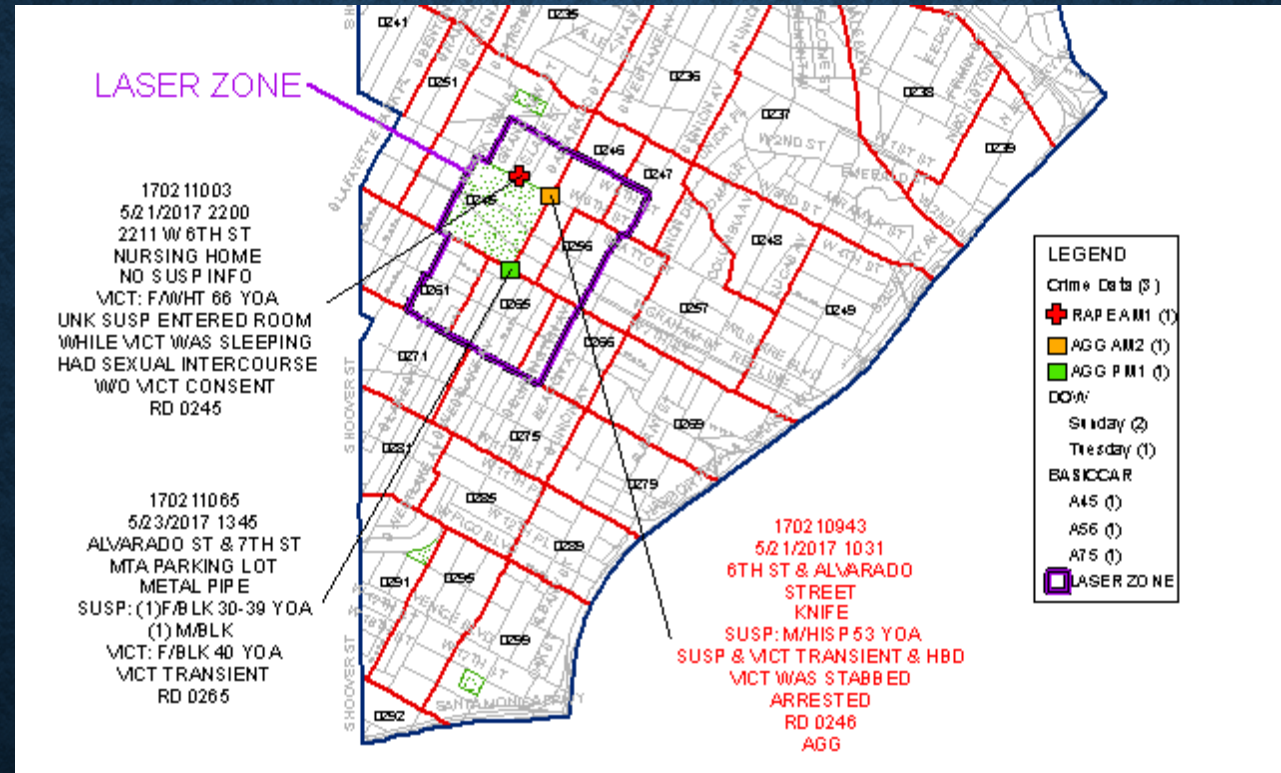

RAMPART **LASER ZONE** AREA CRIME INFORMATION

WEEK 05/28/17 – 06/03/17

Rampart Area - LASER Zone

LASER ZONE
 Maryland St. - James M. Wood Blvd.
 Park View - Burlington Av.

Watch 2 = AM2/PM1 = 0600 to 1759 Watch 3 = PM2/AM1 = 1800 to 0559
 AM1 = 0000 to 0559 AM2 = 0600 to 1159 PM1 = 1200 to 1759 PM2 = 1800 to 2359

THIS WEEK SO FAR

LAST WEEK

RAMPART AREA VIOLENT CRIME IN **LASER ZONE** RD'S

TWO WEEKS AGO

LAST WEEK

LASER RESULTS

	ONE WEEK AGO 05-28-17 - 06-03-17	vs	TWO WEEKS AGO 05-21-17 - 05-27-17
Crime:			
HOM	0		0
RAPE	2		2
ROBB	0		3
AGG	3		4

ANCHOR POINTS

Rampart Division Anchor Points
Based on All CFS (01/01/15 - 09/30/16)
500ft by 500ft Grids
Grid 1 CFS = 979
Grid 2 CFS = 1330
Grid 3 CFS = 1134
Grid 4 CFS = 994

Source: Esri, DigitalGlobe, GeoEye, Earthstar Geographics, CNES/Airbus DS, USDA, USGS, AeroGRID, IGN, IGC, Swisstopo, and the GIS User Community. Data: GISRE, Delorme, MapmyIndia, © OpenStreetMap contributors, and the GIS User Community.