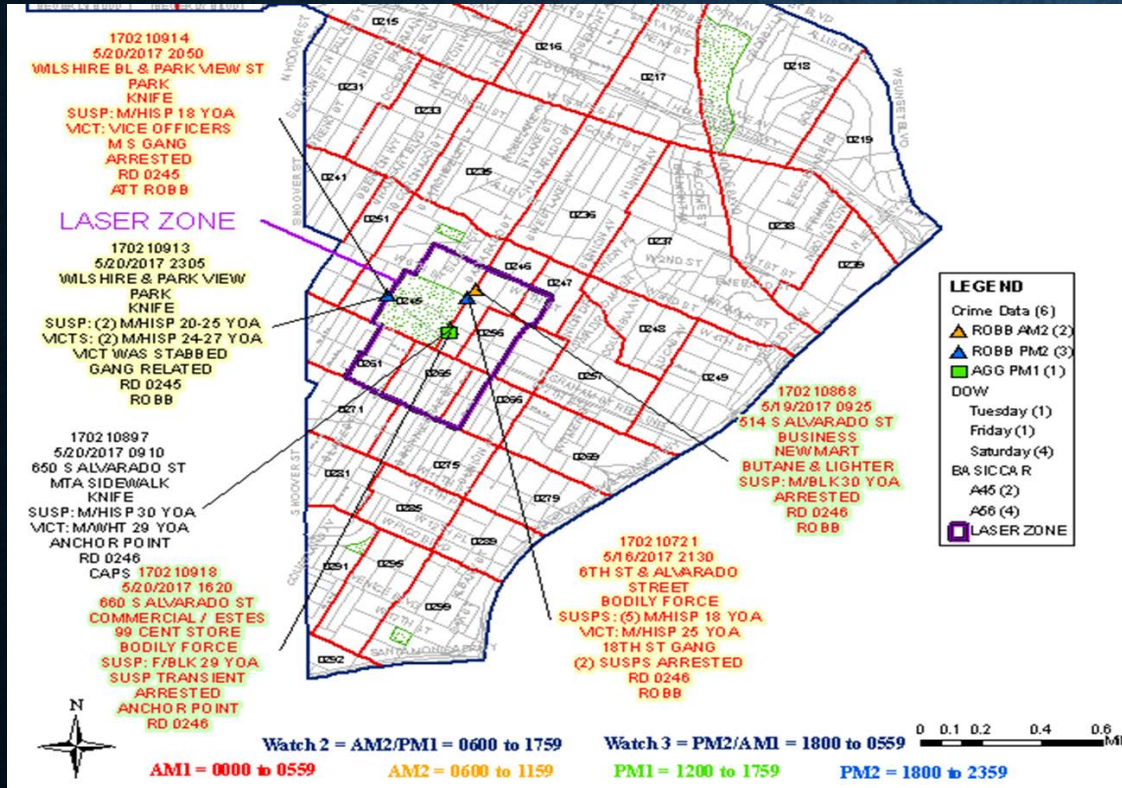

RAMPART **LASER ZONE** AREA CRIME INFORMATION

WEEK 05/28/17 – 06/03/17

Rampart Area - LASER Zone

LASER ZONE
 Maryland St. - James M. Wood Blvd.
 Park View - Burlington Av.

Watch 2 = AM2/PM1 = 0600 to 1759 Watch 3 = PM2/AM1 = 1800 to 0559
 AM1 = 0000 to 0559 AM2 = 0600 to 1159 PM1 = 1200 to 1759 PM2 = 1800 to 2359

THIS WEEK SO FAR

LAST WEEK

RAMPART AREA VIOLENT CRIME IN **LASER ZONE** RD'S

TWO WEEKS AGO

LAST WEEK

LASER RESULTS

	ONE WEEK AGO 05-28-17 - 06-03-17	vs	TWO WEEKS AGO 05-21-17 - 05-27-17
Crime:			
HOM	0		0
RAPE	2		2
ROBB	0		3
AGG	3		4

ANCHOR POINTS

Rampart Division Anchor Points
Based on All CFS (01/01/15 - 09/30/16)
500ft by 500ft Grids
Grid 1 CFS = 979
Grid 2 CFS = 1330
Grid 3 CFS = 1134
Grid 4 CFS = 994

Source: Esri, DigitalGlobe, GeoEye, Earthstar Geographics, CNES/Airbus DS, USDA, USGS, AeroGRID, IGN, IGC, Swisstopo, and the GIS User Community. Data: GISRE, Delorme, MapmyIndia, © OpenStreetMap contributors, and the GIS User Community.