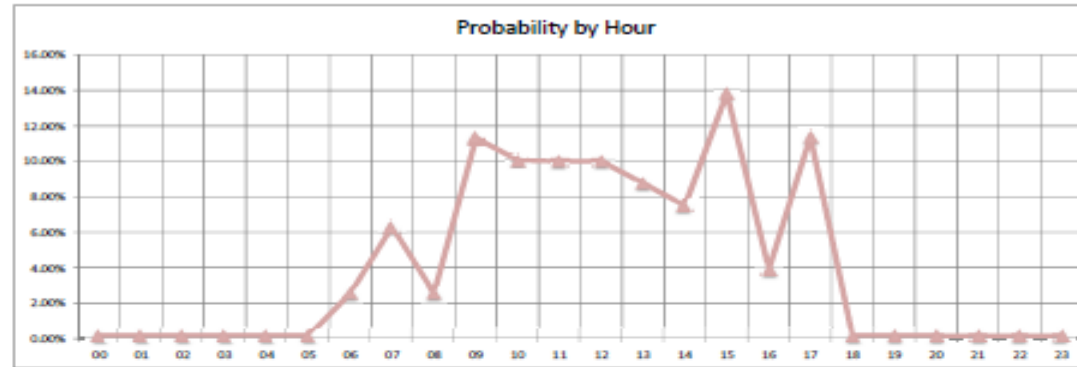

ANCHOR POINTS

YEAR TO DATE

ANCHOR POINTS								
WEEK 05/28/17 - 06/03/17								
	THISWEEK	YTD 2017	YTD 2016	CRIMES OCCURRED	THIS WEEK	YTD 2017	YTD 2016	
SLO FRANK GARCIA	650 S ALVARADO (99 CENT STORE)							
	CALLS FOR SERVICE	3	74	88	ROBBERY	0	4	7
					AGG	0	2	0
	FELONY ARREST	0	4	2	BATTERY	0	0	0
	MISD ARREST	0	5	22	BURGLARY	0	0	0
	ARREST TOTAL	0	9	24	THEFT	0	3	23
					NARCO	0	0	0
					VANDALISM	0	1	0
					NON	0	3	1
					OTHER	0	6	2
SLO SUSANNE GRAS	725 S WESTLAKE (OLYMPIC HOTEL)							
	CALLS FOR SERVICE	9	155	147	CRIMES OCCURRED			
					ROBBERY	0	1	0
	FELONY ARREST	1	9	4	AGG	0	2	1
	MISD ARREST	0	4	2	BATTERY	0	0	0
	ARREST TOTAL	1	13	6	BURGLARY	0	0	1
					THEFT	0	1	1
					VANDALISM	0	1	1
					DOMESTIC VIOLENCE	0	0	0
					TRESPASS	0	0	0
				NARCO	0	0	0	
				NON	2	9	6	
				RAPE	0	2	0	
				OTHER	0	7	8	
SLO SUSANNE GRAS	720 S WESTLAKE							
	CALLS FOR SERVICE	2	82	75	CRIMES OCCURRED			
					HOMICIDE	0	1	0
	FELONY ARREST	0	2	0	ROBBERY	0	3	1
	MISD ARREST	0	0	1	AGG	0	0	1
	ARREST TOTAL	0	2	1	BATTERY	0	0	0
					BURGLARY	0	1	0
					THEFT	0	0	0
					DOMESTIC VIOLENCE	0	0	0
					NON	0	2	2
				VANDALISM	0	0	1	
				OTHER	0	4	2	
SLO SUSANNE GRAS	760 S ALVARADO (OCEAN LIQUOR)							
	CALLS FOR SERVICE	2	16	50	CRIMES OCCURRED			
					ROBBERY	0	0	0
	FELONY ARREST	0	0	1	AGG	0	0	0
	MISD ARREST	0	0	8	BATTERY	0	0	0
	ARREST TOTAL	0	0	9	BURGLARY	0	0	0
					THEFT	0	0	0
					NARCO	0	0	0
					NON	0	0	2
					OTHER	0	3	0

PEAK HOURS DAY WATCH

Rampart Area - Laser Zone
 YTD 06/06/17 Violent Crime excluding DV (MO 2000) AM1 PM2 DAY WATCH HOURS
 Top RDs 0245 and 0246

Hour	00	01	02	03	04	05	06	07	08	09	10	11	12	13	14	15	16	17	18	19	20	21	22	23
Probability	0.1%	0.1%	0.1%	0.1%	0.1%	0.1%	2.6%	6.3%	2.6%	11.2%	10.1%	10.0%	10.0%	8.8%	7.5%	13.8%	3.9%	11.4%	0.1%	0.1%	0.1%	0.1%	0.1%	0.1%