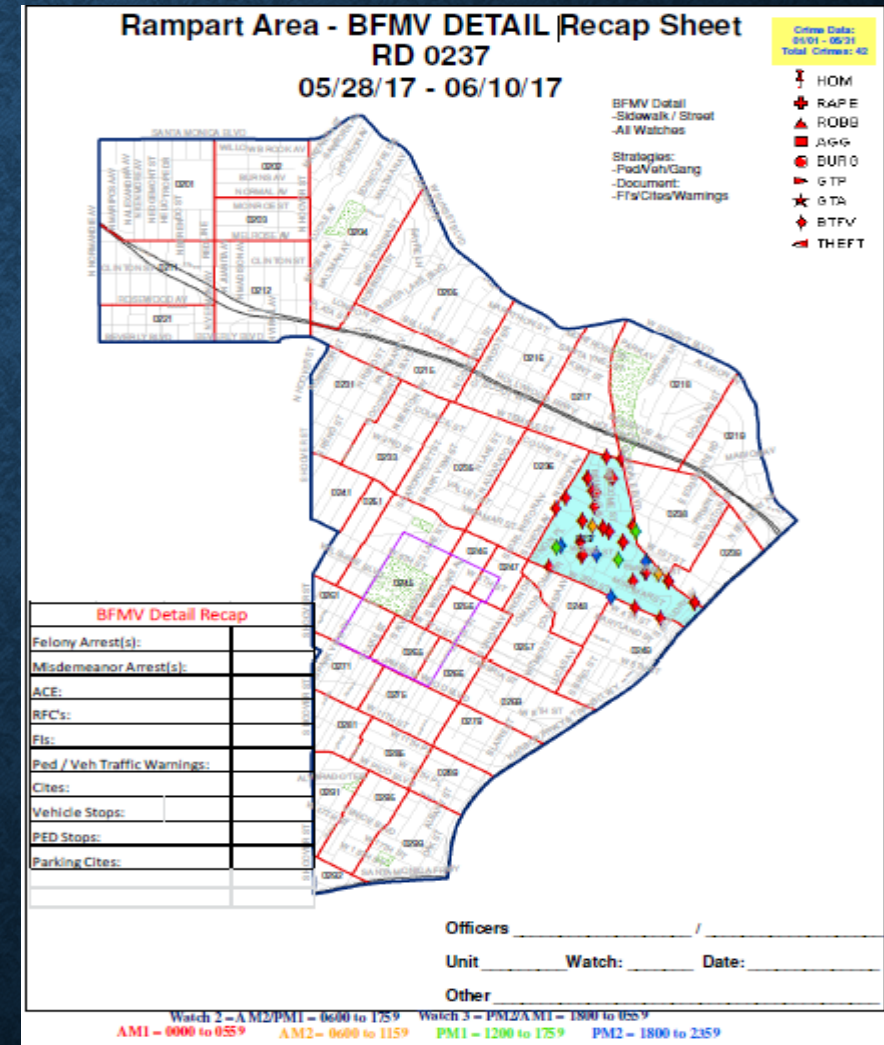

BFMV DETAIL RECAP SHEETS

Rampart Area - BASIC CAR 2A1

05/07/17 - 06/03/17
4 WEEK PERIOD

- Legend**
- Crime Data (37)**
- ▲ ROBBAM1 (2)
 - ▲ ROBBAM2 (1)
 - ▲ ROBB PM1 (1)
 - AGGAM1 (1)
 - AGG PM1 (1)
 - AGG PM2 (2)
 - BURG AM1 (1)
 - BURG PM1 (1)
 - BURG PM2 (1)
 - ★ GTAAM1 (4)
 - ★ GTA PM1 (1)
 - ★ GTA PM2 (2)
 - ◆ BTFV AM1 (5)
 - ◆ BTFV AM2 (1)
 - ◆ BTFV PM1 (1)
 - ◆ BTFV PM2 (1)
 - ▲ THEFT AM2 (1)
 - ▲ THEFT PM1 (7)
 - ▲ THEFT PM2 (3)
- DOW**
- Sunday (7)
 - Monday (4)
 - Tuesday (6)
 - Wednesday (5)
 - Thursday (6)
 - Friday (3)
 - Saturday (6)