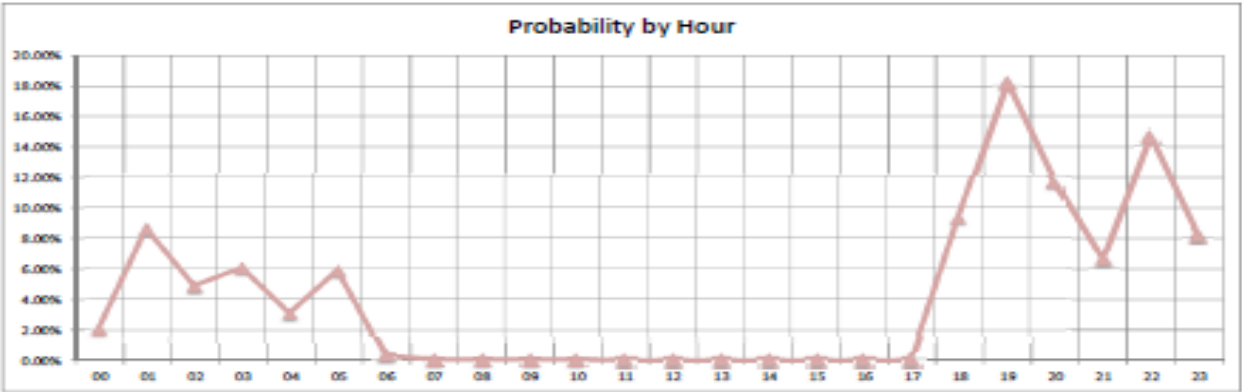

PEAK HOURS DAY WATCH

Rampart Area - Laser Zone
 YTD 06/06/17 Violent Crime excluding DV (MO 2000) AM1 PM2 DAY WATCH HOURS
 Top RDs 0245 and 0246

Hour	00	01	02	03	04	05	06	07	08	09	10	11	12	13	14	15	16	17	18	19	20	21	22	23
Probability	0.1%	0.1%	0.1%	0.1%	0.1%	0.1%	2.6%	6.3%	2.6%	11.2%	10.1%	10.0%	10.0%	8.8%	7.5%	13.8%	3.9%	11.4%	0.1%	0.1%	0.1%	0.1%	0.1%	0.1%

PEAK HOURS NIGHT WATCH

Rampart Area - Laser Zone
 YTD 05/06/17 Violent Crime excluding DV (MO 2000) AM1 PM2 NIGHT WATCH HOURS
 Top RDs 0245 and 0265

Hour	00	01	02	03	04	05	06	07	08	09	10	11	12	13	14	15	16	17	18	19	20	21	22	23
Probability	2.1%	8.8%	4.9%	5.1%	3.1%	5.4%	0.8%	0.1%	0.2%	0.1%	0.1%	0.0%	0.0%	0.0%	0.0%	0.0%	0.0%	0.0%	9.8%	18.2%	11.7%	6.6%	14.7%	8.2%
	AM1						AM2						PM1						PM2					