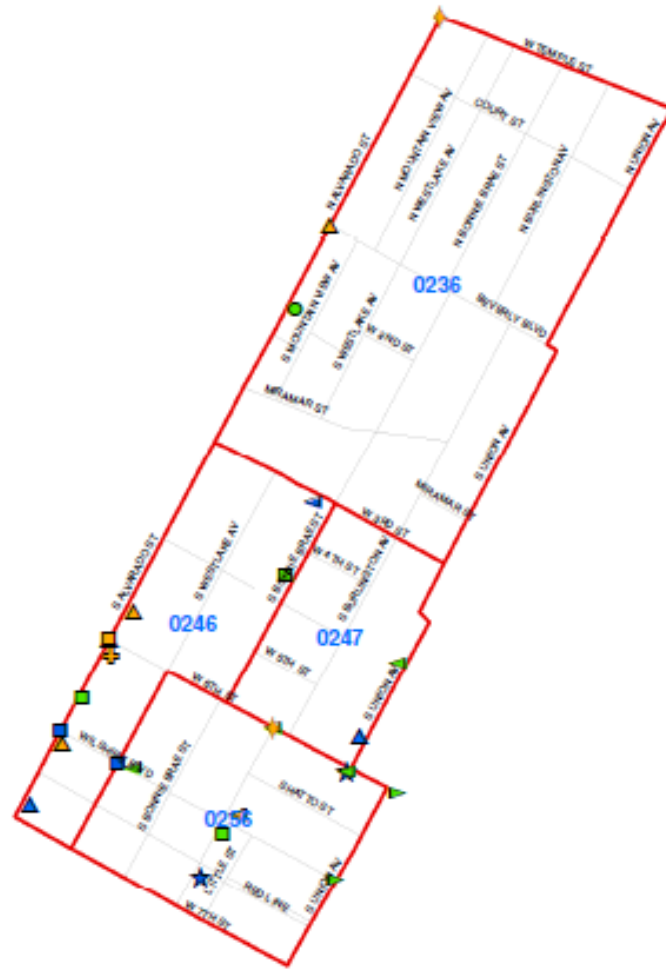

Legend

Crime Data (46)

- + RAPE AM1 (1)
- + RAPE PM1 (1)
- + RAPE PM2 (1)
- ▲ ROBB PM1 (1)
- ▲ ROBB PM2 (5)
- AGGAM1 (3)
- AGGAM2 (2)
- AGG PM1 (2)
- AGG PM2 (2)
- BURG PM2 (1)
- ▶ GTP AM1 (1)
- ★ GTAAM1 (1)
- ★ GTA PM1 (1)
- ★ GTA PM2 (1)
- ◆ BTFV AM1 (10)
- ◆ BTFV PM1 (1)
- ◆ BTFV PM2 (2)
- ▲ THEFT AM1 (2)
- ▲ THEFT AM2 (6)
- ▲ THEFT PM1 (2)

DOW

- Sunday (4)
- Monday (6)
- Tuesday (8)
- Wednesday (8)
- Thursday (1)
- Friday (8)
- Saturday (11)

Watch 2 - AM2/PM1 - 0600 to 1759

Watch 3 - PM2/AM1 - 1800 to 0559

AM1 - 0000 to 0559

AM2 - 0600 to 1159

PM1 - 1200 to 1759

PM2 - 1800 to 2359

Rampart Area - 2A47
 05/07/17 - 06/03/17
 4 WEEK PERIOD

- Legend**
- Crime Data (34)**
- ✚ RAPE AM2 (1)
 - ▲ ROBB AM1 (1)
 - ▲ ROBB AM2 (4)
 - ▲ ROBB PM1 (2)
 - ▲ ROBB PM2 (3)
 - AGG AM2 (1)
 - AGG PM1 (3)
 - AGG PM2 (2)
 - BURG PM1 (1)
 - ▶ GTP PM1 (2)
 - ★ GTA PM2 (2)
 - ◆ BTFV AM2 (2)
 - ▲ THEFT AM2 (3)
 - ▲ THEFT PM1 (5)
 - ▲ THEFT PM2 (2)
- DOW**
- Sunday (5)
 - Monday (3)
 - Tuesday (4)
 - Wednesday (7)
 - Thursday (5)
 - Friday (6)
 - Saturday (4)

Watch 2 - AM2/PM1 - 0600 to 1759 Watch 3 - PM2/AM1 - 1800 to 0559
 AM1 - 0000 to 0559 AM2 - 0600 to 1159 PM1 - 1200 to 1759 PM2 - 1800 to 2359

Rampart Area - BASIC CAR 2A69

05/07/17 - 06/03/17

4 WEEK PERIOD