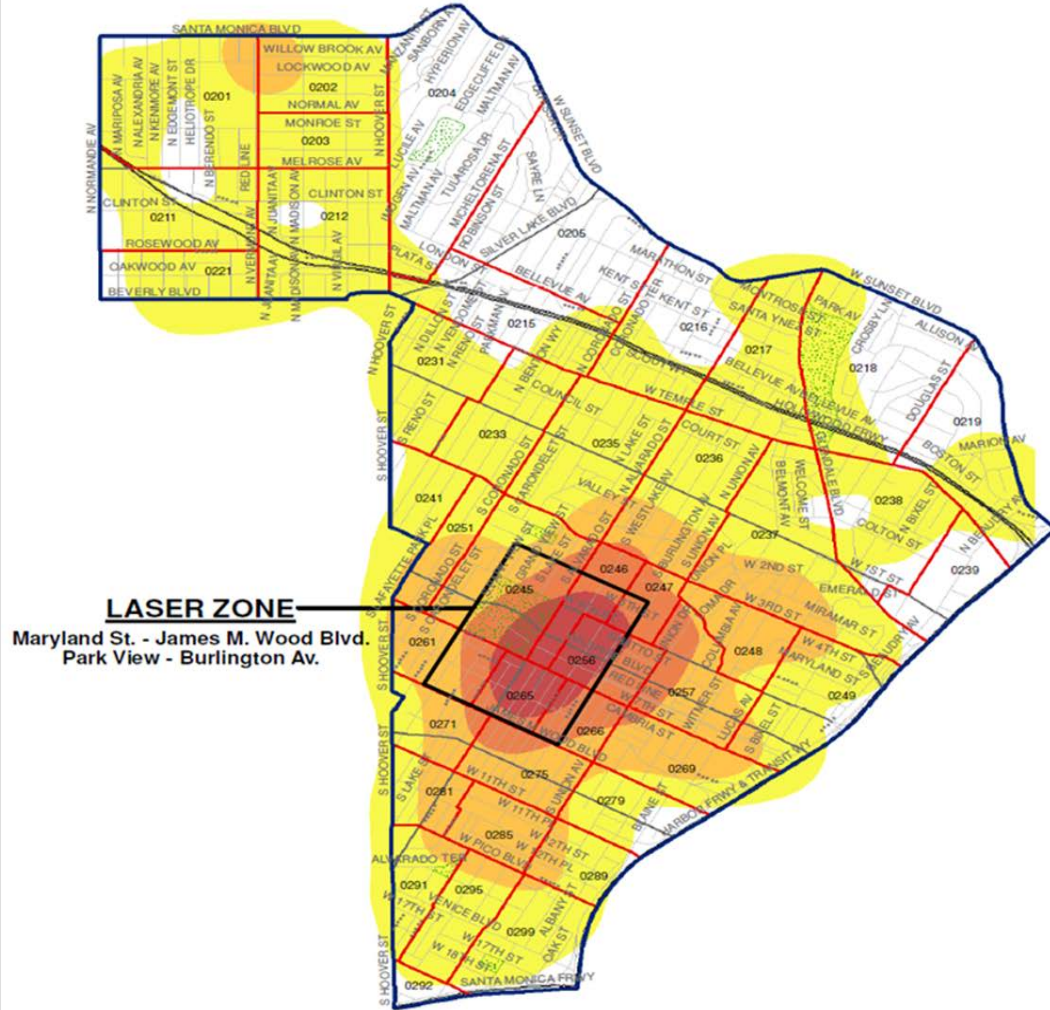

RAMPART **LASER ZONE** AREA CRIME INFORMATION

WEEK 05/28/17 – 06/03/17

Rampart Area - LASER Zone

LASER ZONE
 Maryland St. - James M. Wood Blvd.
 Park View - Burlington Av.

Watch 2 = AM2/PM1 = 0600 to 1759 Watch 3 = PM2/AM1 = 1800 to 0559
 AM1 = 0000 to 0559 AM2 = 0600 to 1159 PM1 = 1200 to 1759 PM2 = 1800 to 2359

THIS WEEK SO FAR

LAST WEEK

RAMPART AREA VIOLENT CRIME IN **LASER ZONE** RD'S

TWO WEEKS AGO

LAST WEEK

LASER RESULTS

	ONE WEEK AGO 05-28-17 - 06-03-17	vs	TWO WEEKS AGO 05-21-17 - 05-27-17
Crime:			
HOM	0		0
RAPE	2		2
ROBB	0		3
AGG	3		4

ANCHOR POINTS

YEAR TO DATE

ANCHOR POINTS								
WEEK 05/28/17 - 06/03/17								
	THISWEEK	YTD 2017	YTD 2016	CRIMES OCCURRED	THIS WEEK	YTD 2017	YTD 2016	
SLO FRANK GARCIA	650 S ALVARADO (99 CENT STORE)							
	CALLS FOR SERVICE	3	74	88	ROBBERY	0	4	7
					AGG	0	2	0
	FELONY ARREST	0	4	2	BATTERY	0	0	0
	MISD ARREST	0	5	22	BURGLARY	0	0	0
	ARREST TOTAL	0	9	24	THEFT	0	3	23
					NARCO	0	0	0
					VANDALISM	0	1	0
					NON	0	3	1
					OTHER	0	6	2
SLO SUSANNE GRAS	725 S WESTLAKE (OLYMPIC HOTEL)							
	CALLS FOR SERVICE	9	155	147	CRIMES OCCURRED			
					ROBBERY	0	1	0
	FELONY ARREST	1	9	4	AGG	0	2	1
	MISD ARREST	0	4	2	BATTERY	0	0	0
	ARREST TOTAL	1	13	6	BURGLARY	0	0	1
					THEFT	0	1	1
					VANDALISM	0	1	1
					DOMESTIC VIOLENCE	0	0	0
					TRESPASS	0	0	0
				NARCO	0	0	0	
				NON	2	9	6	
				RAPE	0	2	0	
				OTHER	0	7	8	
SLO SUSANNE GRAS	720 S WESTLAKE							
	CALLS FOR SERVICE	2	82	75	CRIMES OCCURRED			
					HOMICIDE	0	1	0
	FELONY ARREST	0	2	0	ROBBERY	0	3	1
	MISD ARREST	0	0	1	AGG	0	0	1
	ARREST TOTAL	0	2	1	BATTERY	0	0	0
					BURGLARY	0	1	0
					THEFT	0	0	0
					DOMESTIC VIOLENCE	0	0	0
					NON	0	2	2
				VANDALISM	0	0	1	
				OTHER	0	4	2	
SLO SUSANNE GRAS	760 S ALVARADO (OCEAN LIQUOR)							
	CALLS FOR SERVICE	2	16	50	CRIMES OCCURRED			
					ROBBERY	0	0	0
	FELONY ARREST	0	0	1	AGG	0	0	0
	MISD ARREST	0	0	8	BATTERY	0	0	0
	ARREST TOTAL	0	0	9	BURGLARY	0	0	0
					THEFT	0	0	0
					NARCO	0	0	0
					NON	0	0	2
					OTHER	0	3	0