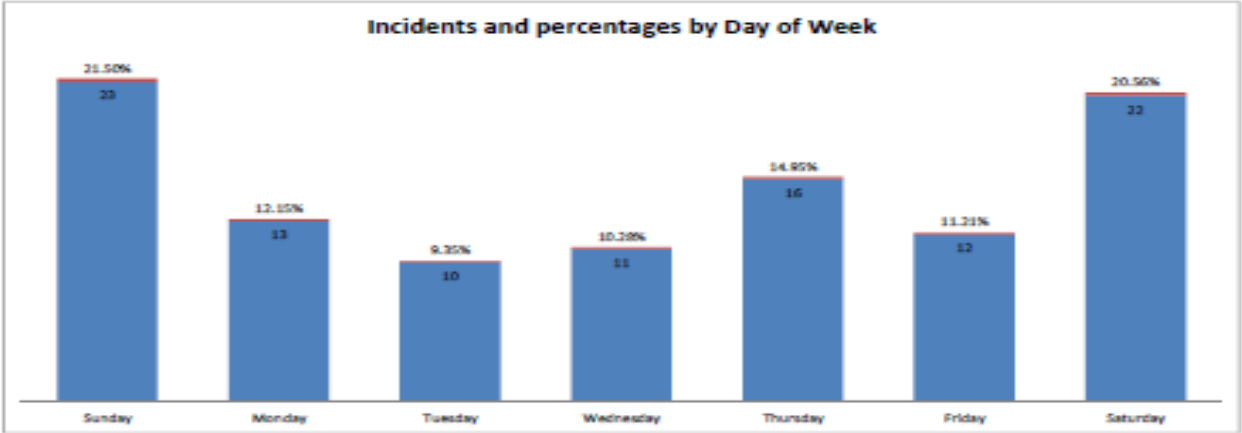

Limit to 9998 IDs		
MaxID	107	(number of incidents returned from CAMS query)
Counted	107	(number of incidents counted in this report)
24+ or BO	0	(number of incidents that were excluded from the query; Bad data or over 24 hour period)