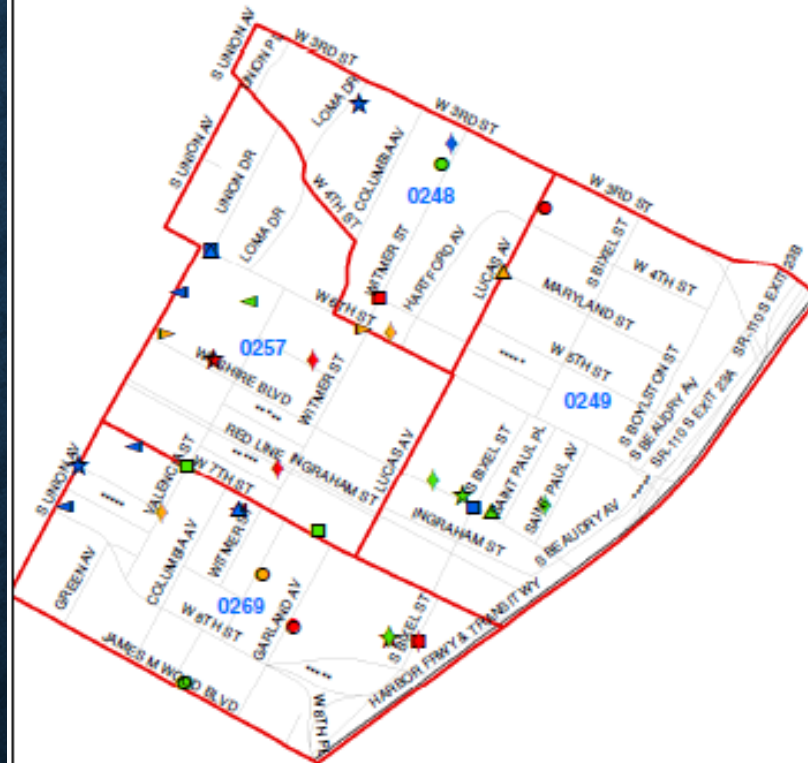

Rampart Area - BASIC CAR 2A69

05/07/17 - 06/03/17

4 WEEK PERIOD

Legend

Crime Data (42)

- ▲ ROBBAM2 (1)
- ▲ ROBB PM1 (1)
- ▲ ROBB PM2 (2)
- AGG AM1 (2)
- AGG PM1 (2)
- AGG PM2 (2)
- BURG AM1 (2)
- BURG AM2 (1)
- BURG PM1 (3)
- GTPAM2 (2)
- ★ GTAAM1 (2)
- ★ GTA PM1 (1)
- ★ GTA PM2 (2)
- BTFV AM1 (4)
- BTFV AM2 (2)
- BTFV PM1 (3)
- BTFV PM2 (1)
- ▲ THEFTAM1 (2)
- ▲ THEFTAM2 (1)
- ▲ THEFT PM1 (2)
- ▲ THEFT PM2 (4)

DOW

- Sunday (10)
- Monday (8)
- Tuesday (3)
- Wednesday (4)
- Thursday (3)
- Friday (10)
- Saturday (4)

Watch 2 - AM2/PM1 - 0600 to 1759   Watch 3 - PM2/AM1 - 1800 to 0559
AM1 - 0000 to 0559   AM2 - 0600 to 1159   PM1 - 1200 to 1759   PM2 - 1800 to 2359