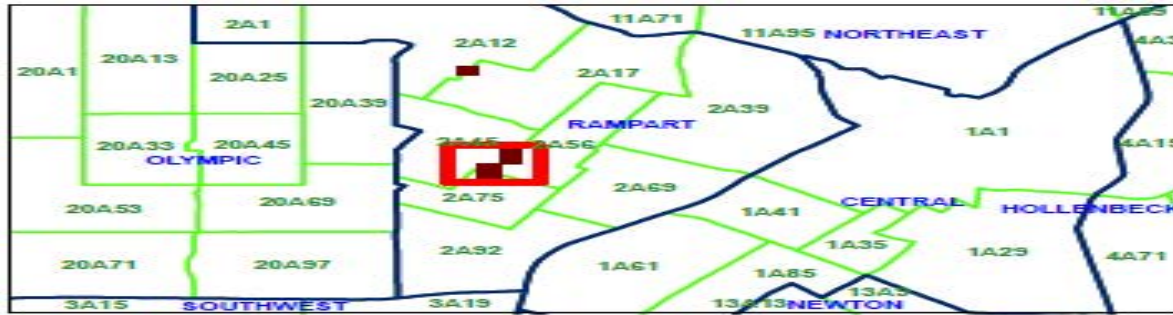

RAMPART **LASER ZONE** AREA CRIME INFORMATION

WEEK 05/28/17 – 06/03/17

Rampart Area - LASER Zone

LASER ZONE
 Maryland St. - James M. Wood Blvd.
 Park View - Burlington Av.

Watch 2 = AM2/PM1 = 0600 to 1759 Watch 3 = PM2/AM1 = 1800 to 0559
 AM1 = 0000 to 0559 AM2 = 0600 to 1159 PM1 = 1200 to 1759 PM2 = 1800 to 2359

THIS WEEK SO FAR

LAST WEEK

RAMPART AREA VIOLENT CRIME IN **LASER ZONE** RD'S

TWO WEEKS AGO

LAST WEEK

LASER RESULTS

	ONE WEEK AGO 05-28-17 - 06-03-17	vs	TWO WEEKS AGO 05-21-17 - 05-27-17
Crime:			
HOM	0		0
RAPE	2		2
ROBB	0		3
AGG	3		4

ANCHOR POINTS

Rampart Division Anchor Points
Based on All CFS (01/01/15 - 09/30/16)
500ft by 500ft Grids
Grid 1 CFS = 979
Grid 2 CFS = 1330
Grid 3 CFS = 1134
Grid 4 CFS = 994

Source: Esri, DigitalGlobe, GeoEye, Earthstar Geographics, CNES/Airbus DS, USDA, USGS, AeroGRID, IGN, IGC, Swisstopo, and the GIS User Community. Data: GISRE, Delorme, MapmyIndia, © OpenStreetMap contributors, and the GIS User Community.