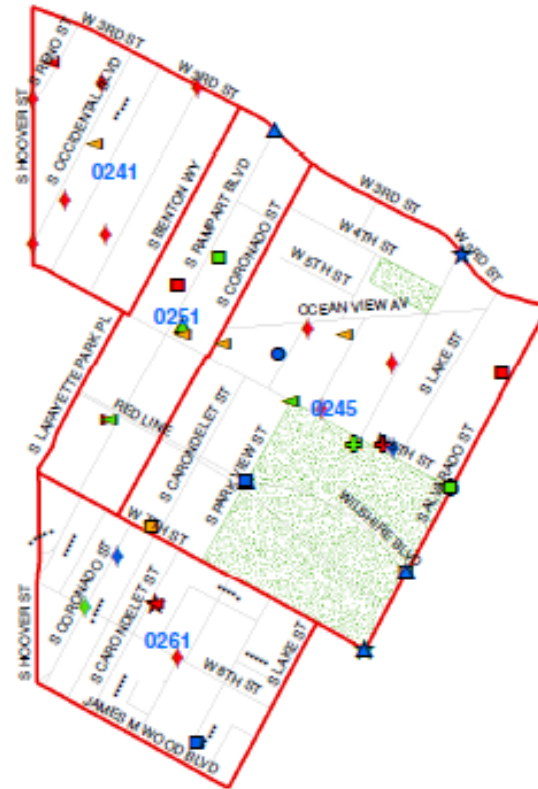

Rampart Area - BASIC CAR 2A45

05/07/17 - 06/0/17

4 WEEK PERIOD

Legend

Crime Data (46)

- + RAPE AM1 (1)
- + RAPE PM1 (1)
- + RAPE PM2 (1)
- ▲ ROBB PM1 (1)
- ▲ ROBB PM2 (5)
- AGGAM1 (3)
- AGGAM2 (2)
- AGG PM1 (2)
- AGG PM2 (2)
- BURG PM2 (1)
- GTP AM1 (1)
- ★ GTAAM1 (1)
- ★ GTA PM1 (1)
- ★ GTA PM2 (1)
- BTFV AM1 (10)
- BTFV PM1 (1)
- BTFV PM2 (2)
- ▲ THEFT AM1 (2)
- ▲ THEFT AM2 (6)
- ▲ THEFT PM1 (2)

DOW

- Sunday (4)
- Monday (6)
- Tuesday (8)
- Wednesday (8)
- Thursday (1)
- Friday (8)
- Saturday (11)

Watch 2 - AM2/PM1 - 0600 to 1759

Watch 3 - PM2/AM1 - 1800 to 0559

AM1 - 0000 to 0559

AM2 - 0600 to 1159

PM1 - 1200 to 1759

PM2 - 1800 to 2359