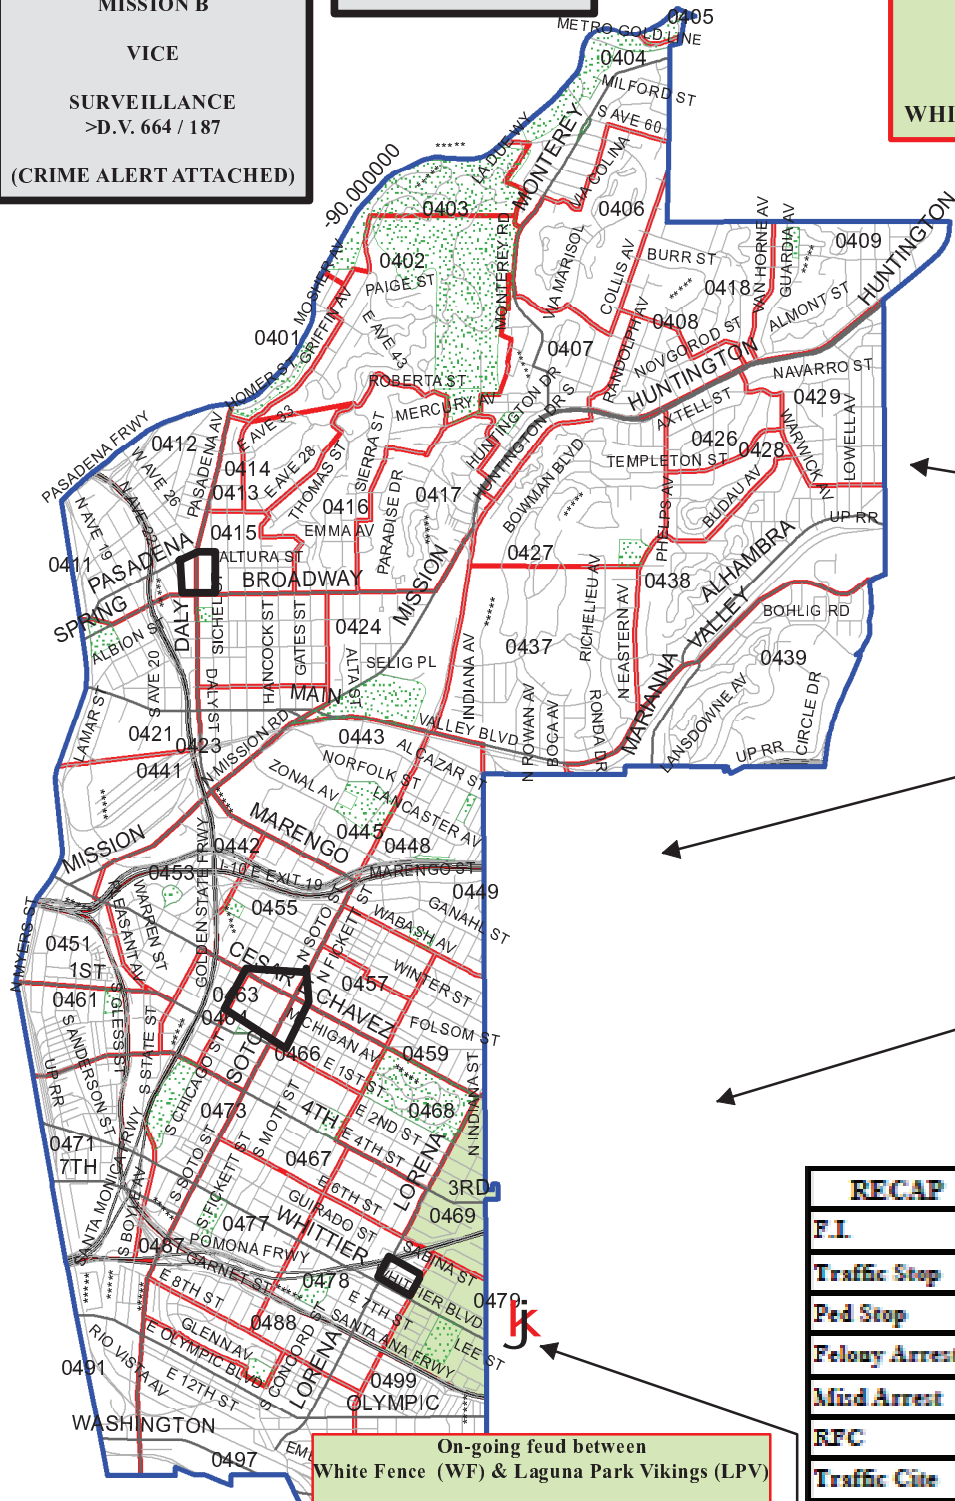

**Hollenbeck Area - MISSION**  
**1/12/17 - 1/13/17**  
**(THURSDAY - FRIDAY)**

DATE: \_\_\_\_\_  
 UNIT / WATCH: \_\_\_\_\_  
 OFCR #1: \_\_\_\_\_  
 OFCR #2: \_\_\_\_\_

**MISSION A**  
 BIKES  
 CRIME SUPPRESSION  
 >8TH  
 (BETWEEN EUCLID & SOTO)

**MISSION B**  
 VICE  
 SURVEILLANCE  
 >D.V. 664 / 187  
 (CRIME ALERT ATTACHED)

**MISSION C**  
 FB - W4  
 CRIME SUPPRESSION  
 >LASER ZONE #1

**NED**  
 CRIME SUPPRESSION  
 >WHITE FENCE GANG

**METRO MISSION**  
 CRIME SUPPRESSION  
 >WHITE FENCE GANG  
 >RDS: 0479 & 0499  
 ON-GOING FEUD BETWEEN  
 WHITE FENCE (WF) & LAGINA PARK VIKINGS (LPV)

**LASER ZONE - #3**  
 4A3 / 4A9 / 4A15  
 CRIME SUPPRESSION:  
 Pasadena / Ave 26 - Broadway  
 Ave 24 / Workman  
 (RDS: 0411, 0412, 0415, 0421 & 0422)

**LASER ZONE#1**  
 4A53 / 4A59  
 CRIME SUPPRESSION:  
 Folsom St - 1st St  
 St. Louis St - Mathews St  
 (RDS: 0455, 0457, 0463, 0464, 0466 & 0467)

**LASER ZONE#2**  
 4A71 / 4A97  
 CRIME SUPPRESSION:  
 Percy St - Whittier Blvd  
 Lorena St - Spence St  
 (RDS: 0478 & 0479)

**On-going feud between**  
 White Fence (WF) & Laguna Park Vikings (LPV)