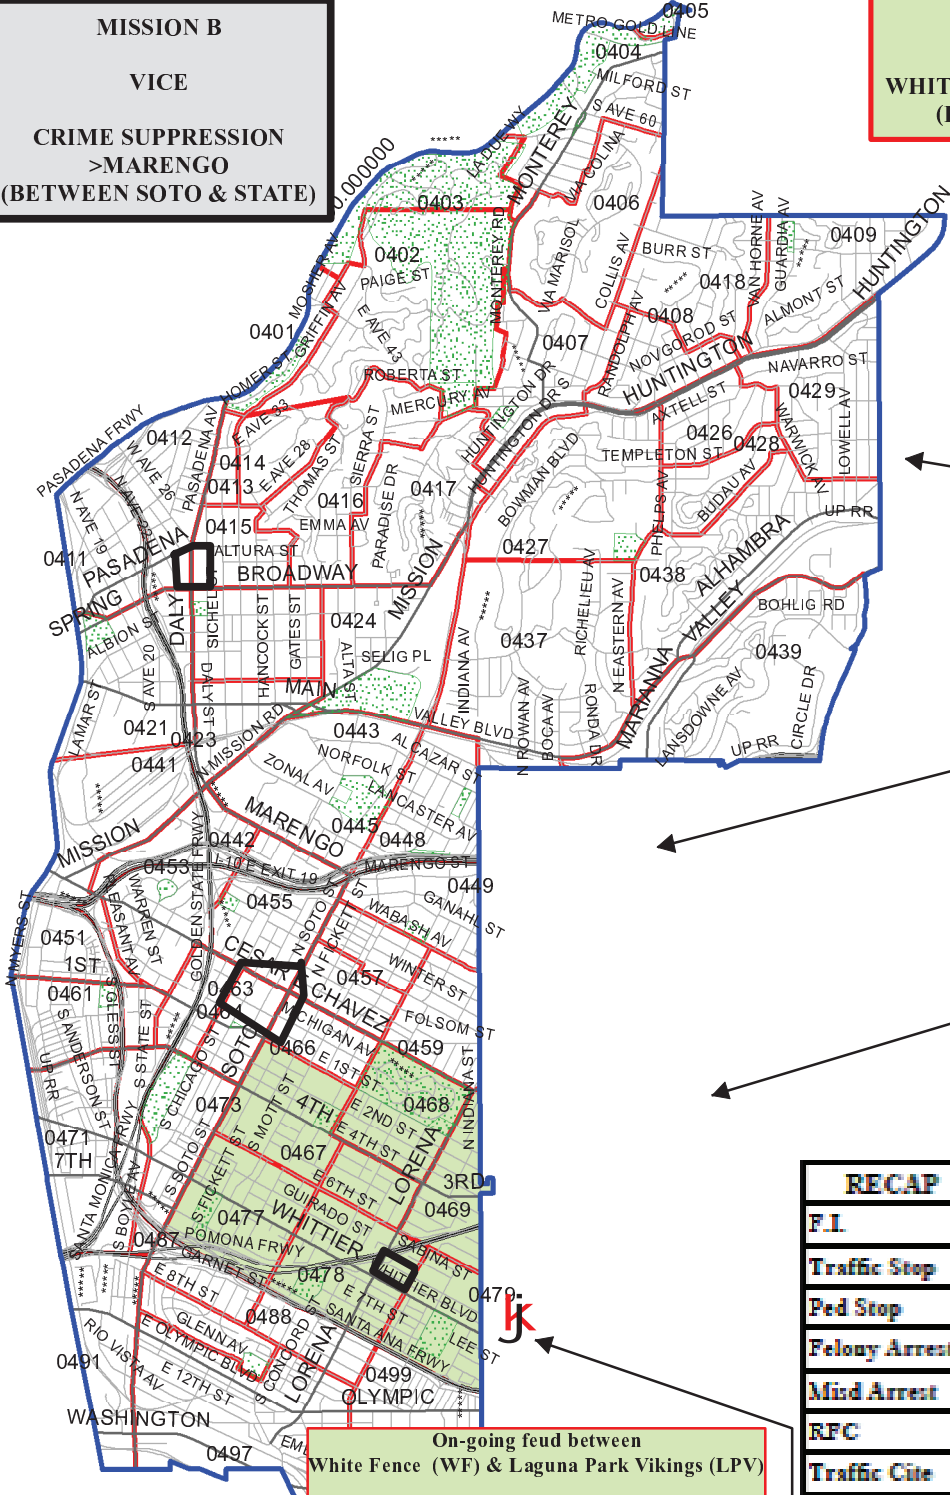

Hollenbeck Area - MISSION
1/11/17 - 1/12/17
(WEDNESDAY - THURSDAY)

DATE: _____
 UNIT / WATCH: _____
 OFCR #1: _____
 OFCR #2: _____

MISSION A
BIKES
CRIME SUPPRESSION
>8TH
(BETWEEN EUCLID & SOTO)

MISSION B
VICE
CRIME SUPPRESSION
>MARENGO
(BETWEEN SOTO & STATE)

METRO MISSION
CRIME SUPPRESSION
>WHITE FENCE GANG
ON-GOING FEUD BETWEEN
WHITE FENCE (WF) & LAGUNA PARK VIKINGS (LPV)
(RDS: 0465, 0467, 0468, 0469, 0477, 0478 & 0479)

MOTORS MISSION
CRIME SUPPRESSION
>SOTO CORRIDOR
(BETWEEN MARENGO & 8TH)

LASER ZONE - #3
4A3 / 4A9 / 4A15
CRIME SUPPRESSION:
Pasadena /Ave 26 - Broadway
Ave 24 /Workman
(RDS: 0411, 0412, 0415, 0421 & 0422)

LASER ZONE#1
4A53 / 4A59
CRIME SUPPRESSION:
Folsom St - 1st St
St. Louis St - Mathews St
(0455, 0457, 0463, 0464, 0466 & 0467)

LASER ZONE#2
4A71 / 4A97
CRIME SUPPRESSION:
Percy St -Whittier Blvd
Lorena St - Spence St
(RDS: 0478 & 0479)

PREDPOL:
FIELD SERGEANTS
SPEND AVAILABLE TIME
IN PREDPOL BOXES

On-going feud between
White Fence (WF) & Laguna Park Vikings (LPV)