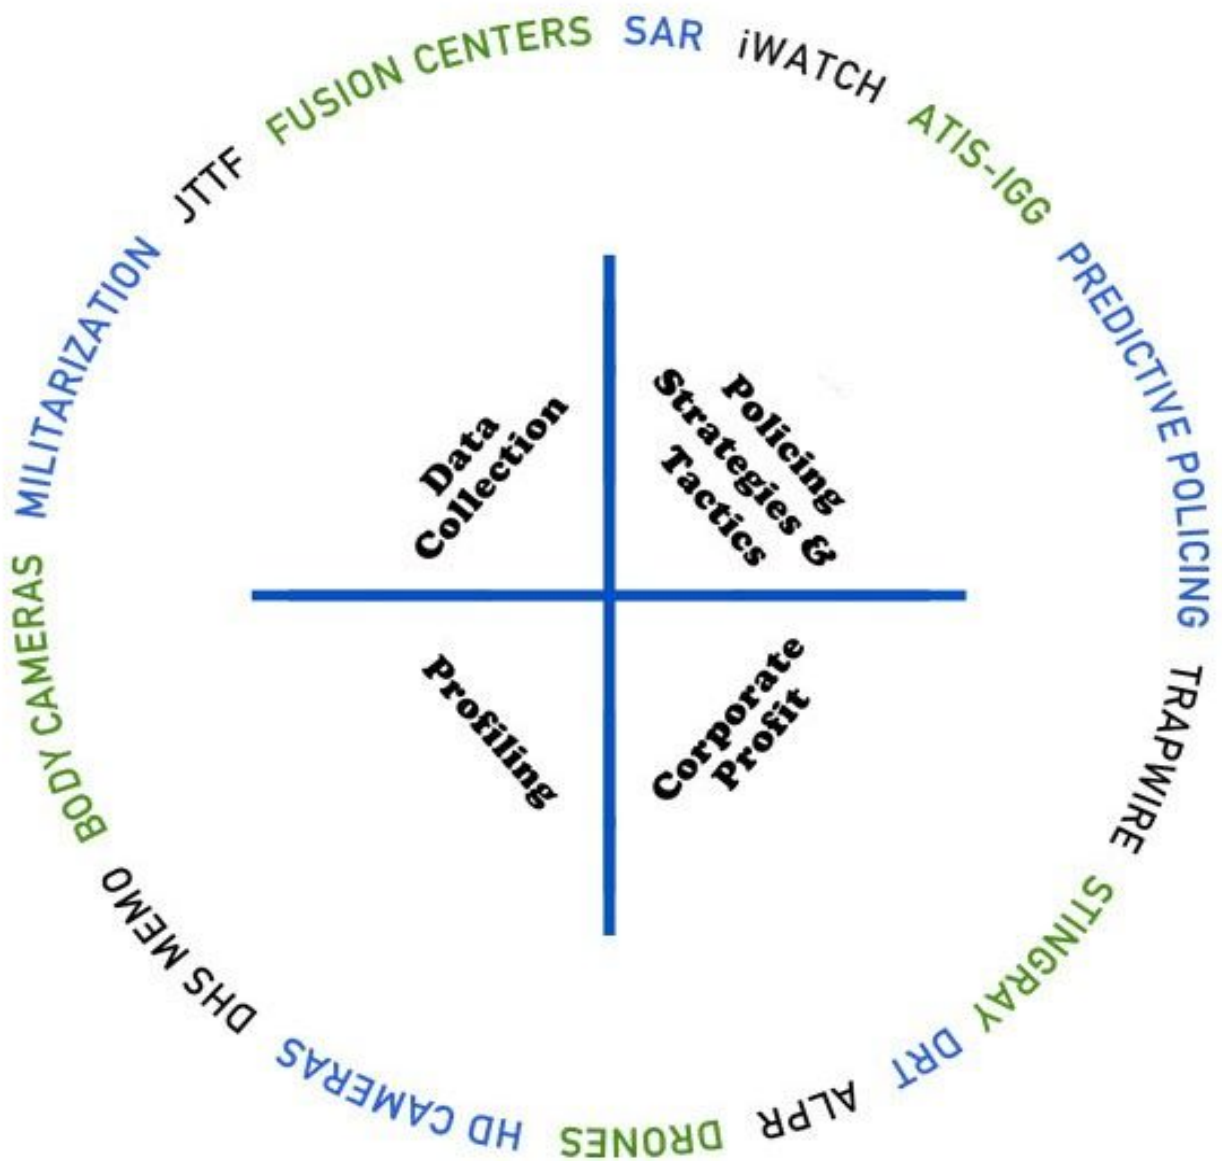

# Stop LAPD Spying Coalition

*Know your power!*

*Know your fight!*

## The Architecture of Surveillance

For details: <https://stoplapdspying.org/policing-strategies-and-tactics/>

*\*\*Check out the photos of surveillance equipment on the back\*\**

Email: [stoplapdspying@gmail.com](mailto:stoplapdspying@gmail.com) [www.stoplapdspying.org](http://www.stoplapdspying.org) Ph: (424) 209-7450

**Surveillance equipment used at community marches/actions (ex: May Day in LA)**

**Stingray:** simultaneously devices that mimic cell phone towers and electronically fools nearby cell phones to send their signals into an LAPD computer

**Freedom on the Move:** Military-style mobile video surveillance system

**DRT(Digital Receiver Technology)“Dirtboxes”**  
Military surveillance technology- can intercept data, calls & text messages from hundreds of cell phones simultaneously, & jam device transmissions